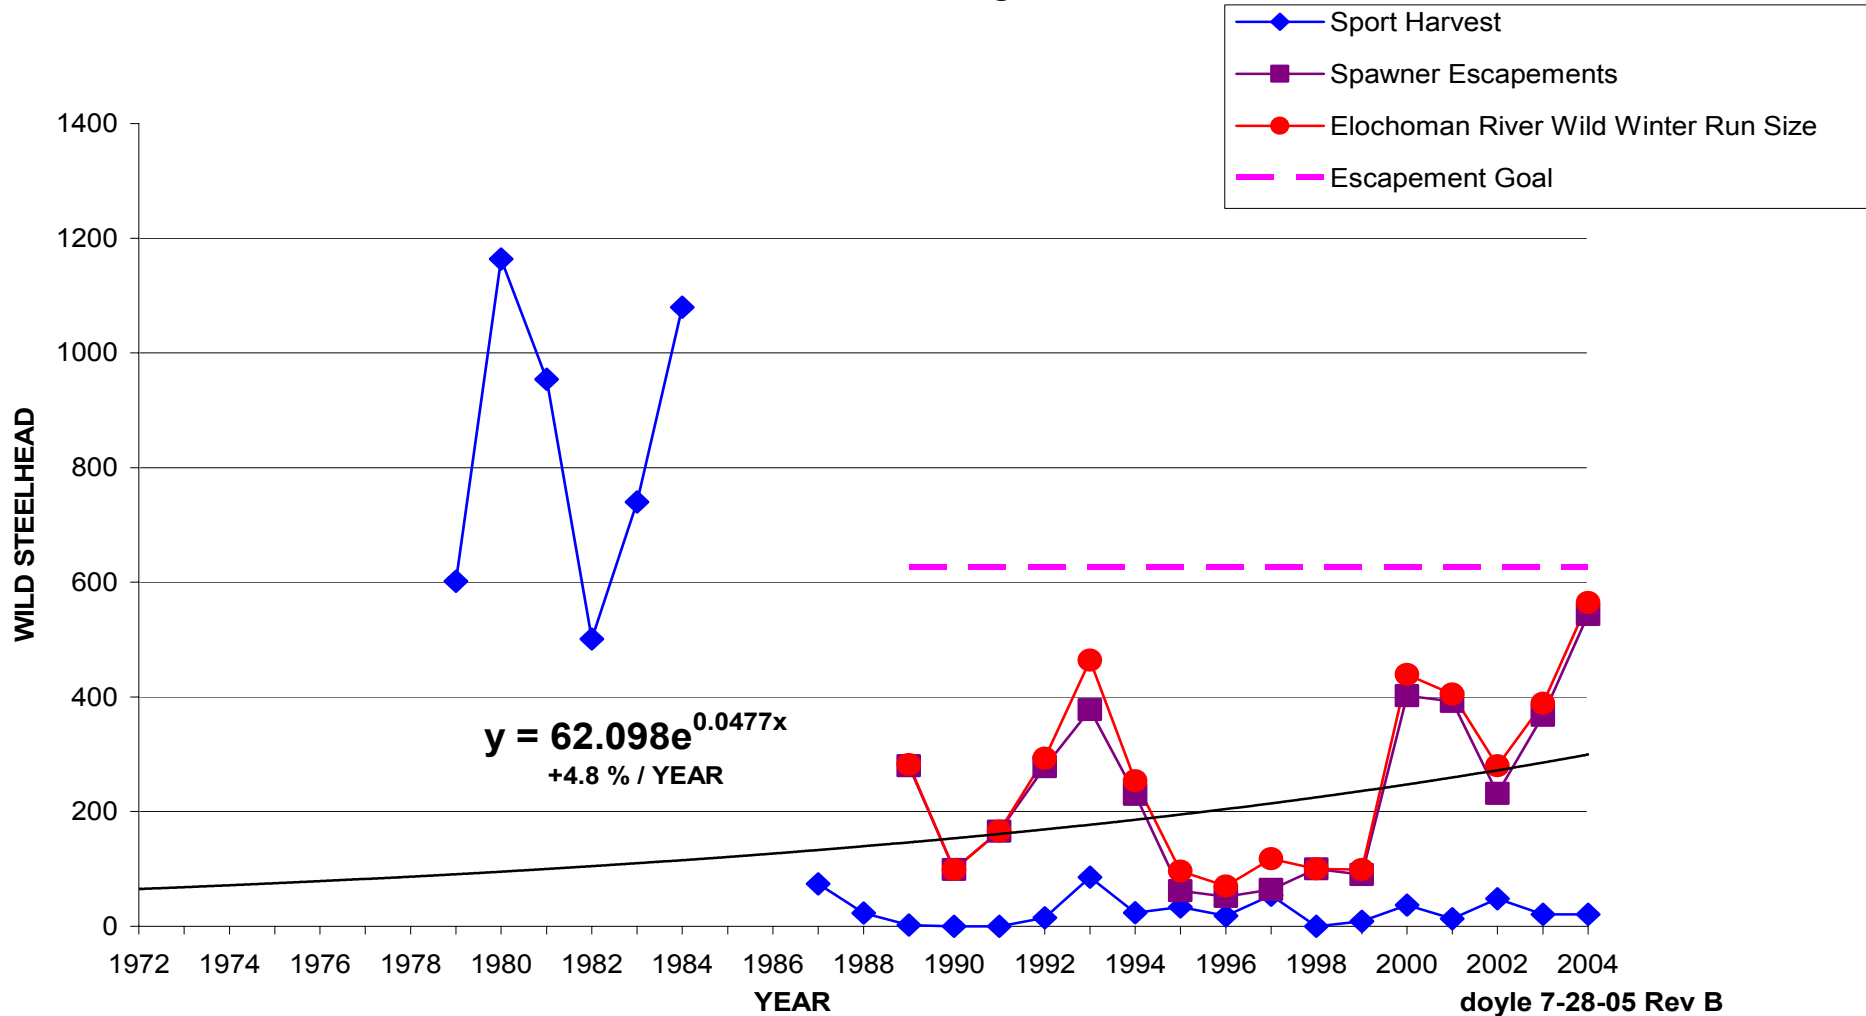

Wild Steelhead Coalition
www.wildsteelheadcoalition.com
Est. 2000

ELOCHOMAN RIVER WILD WINTER STEELHEAD Southwest Washington ESU 3