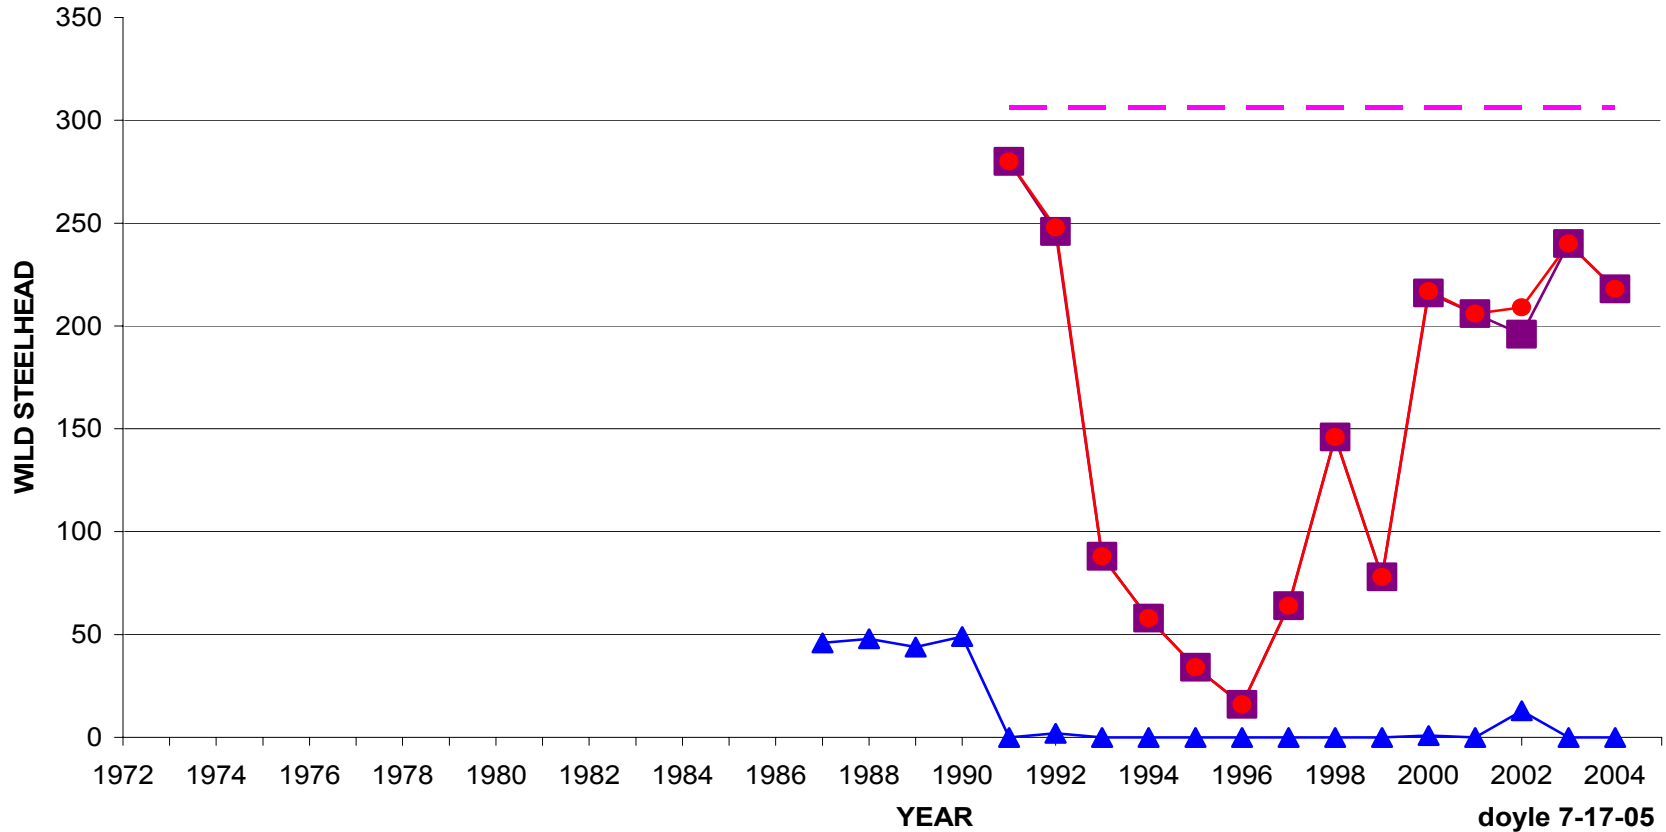

ABERNATHY CREEK WILD WINTER STEELHEAD SOUTHWEST WASHINGTON ESU 3