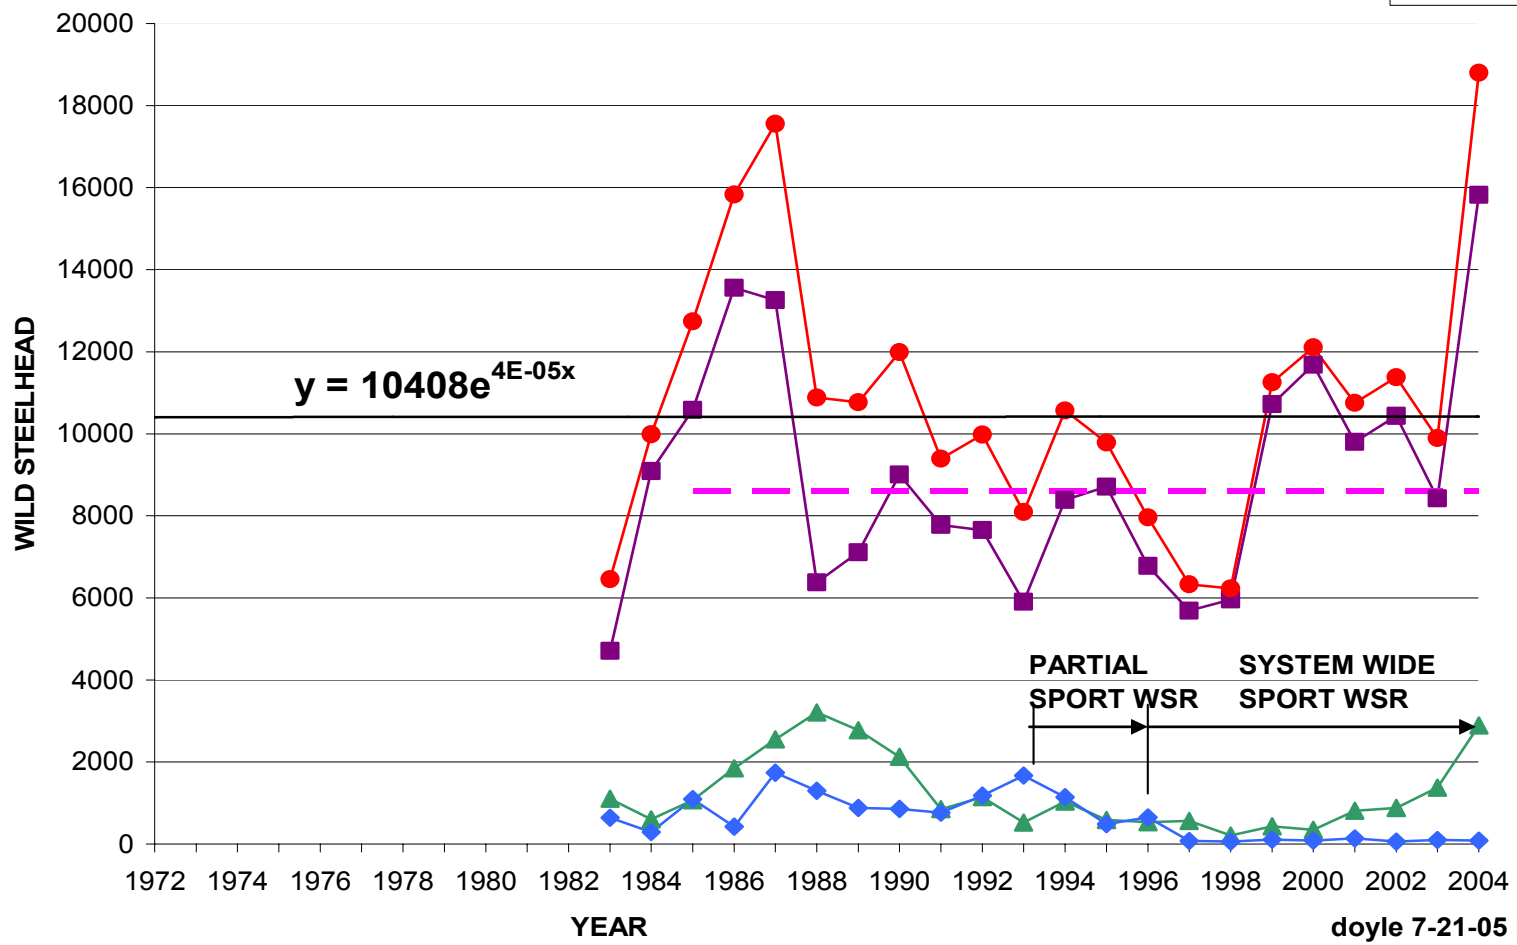

HUMPTULIPS WILD WINTER STEELHEAD Southwest Washington ESU 3

CHEHALIS SYSTEM WILD WINTER STEELHEAD Southwest Washington ESU 3

- ▲ Tribal Harvest
- ◆ Sport Harvest
- Spawner Escapement
- Chehalis Run Size
- Escapement Goal
- Expon. (Chehalis Run Size)