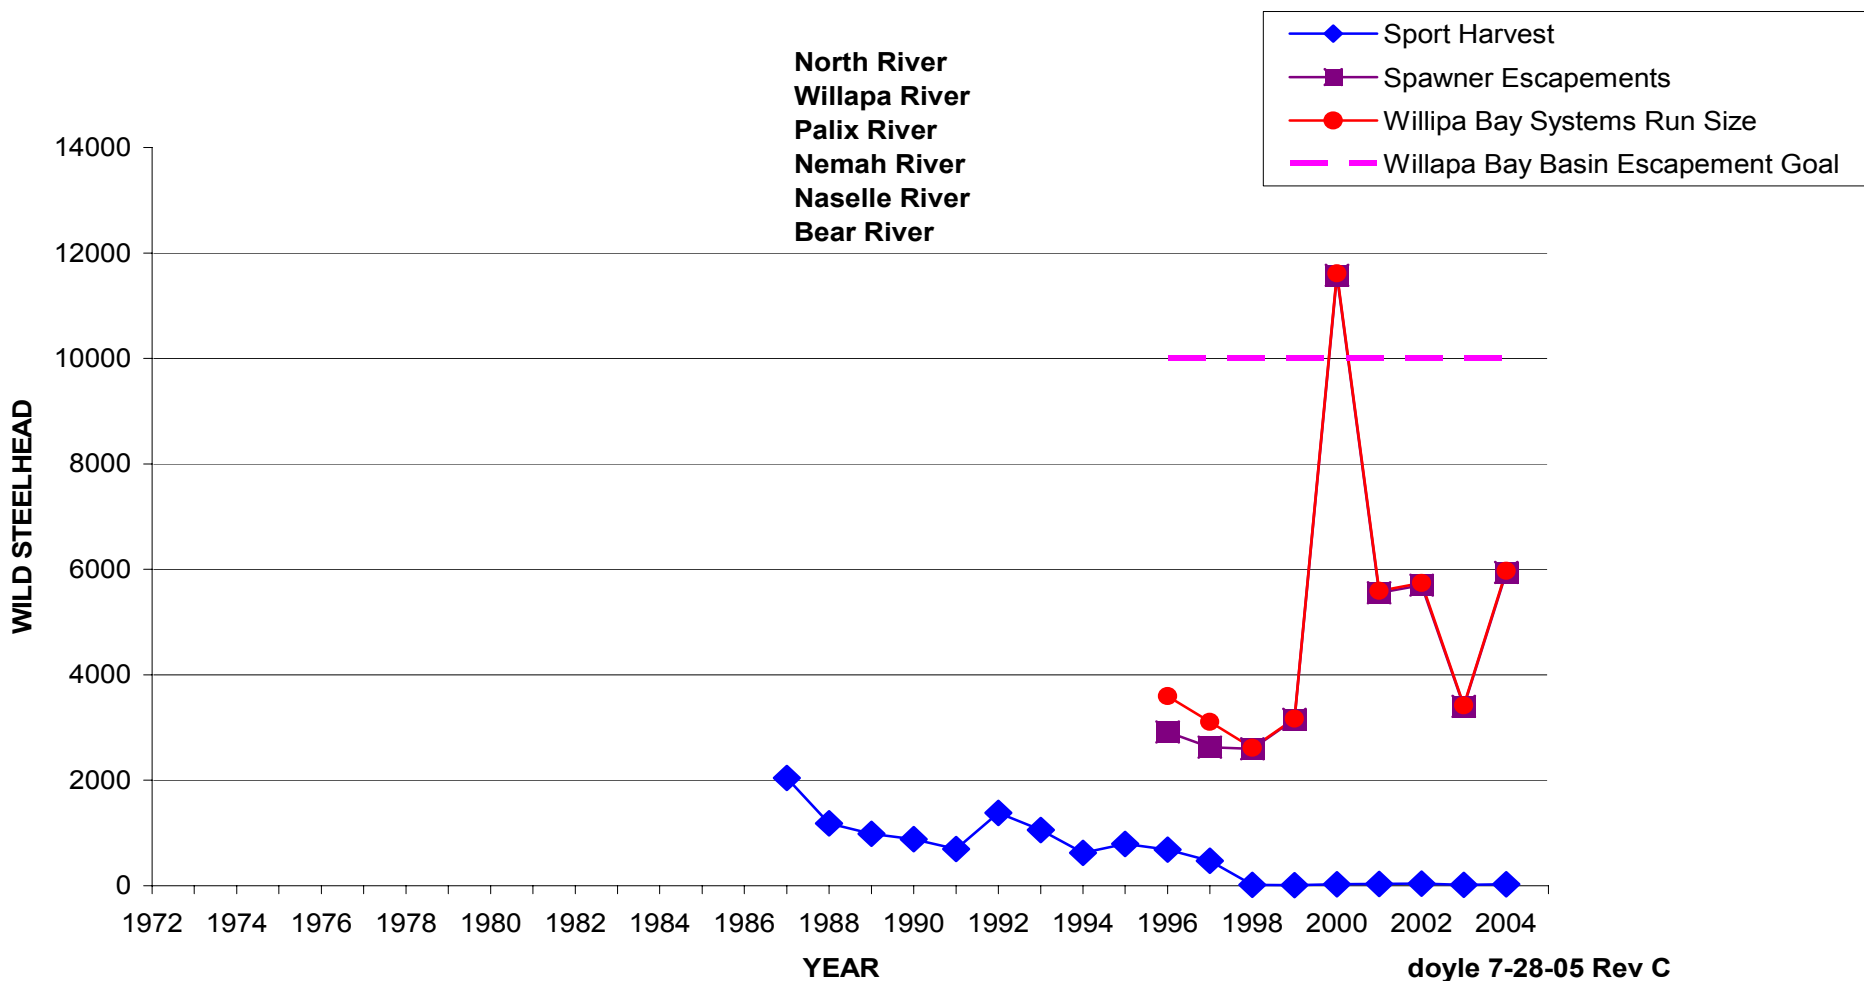

Wild Steelhead Coalition
www.wildsteelheadcoalition.com Est. 2000

WILLIPA BAY SYSTEMS WILD WINTER STEELHEAD Southwest Washington ESU 3

doyle 7-28-05 Rev C