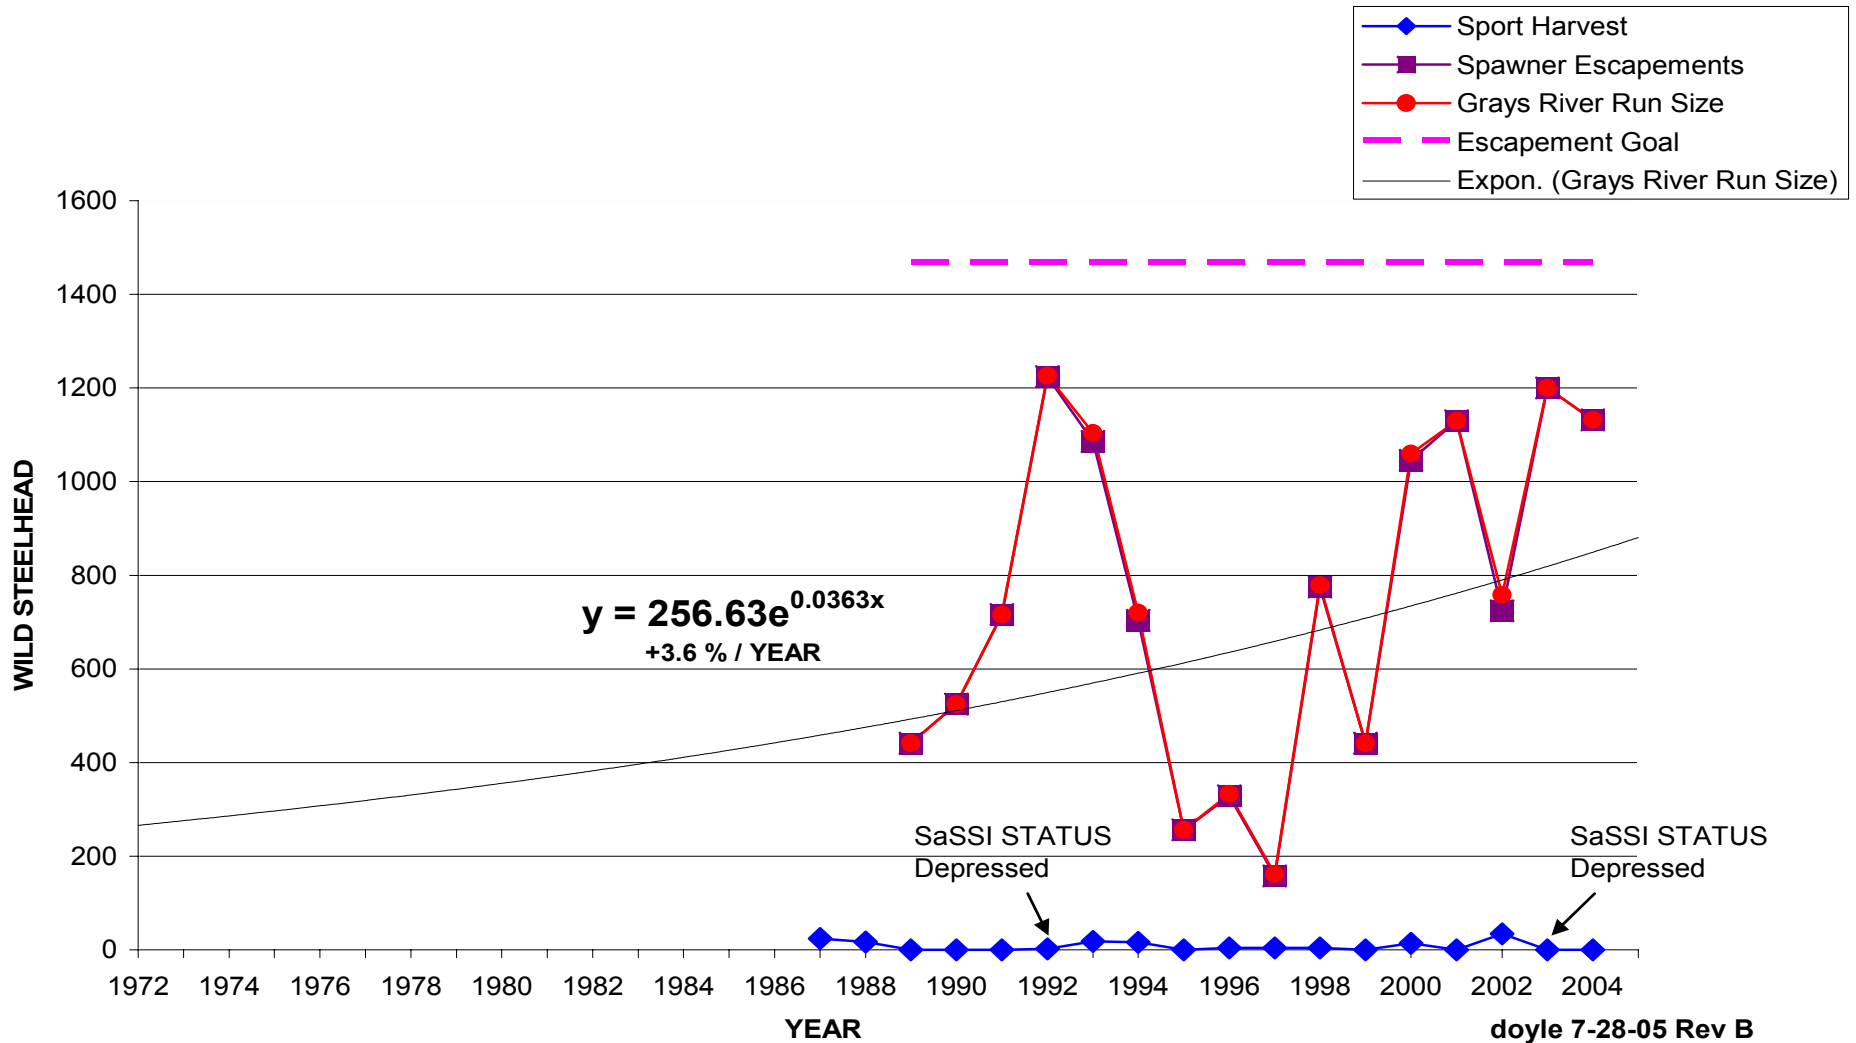

GRAYS RIVER WILD WINTER STEELHEAD Southwest Washington ESU 3