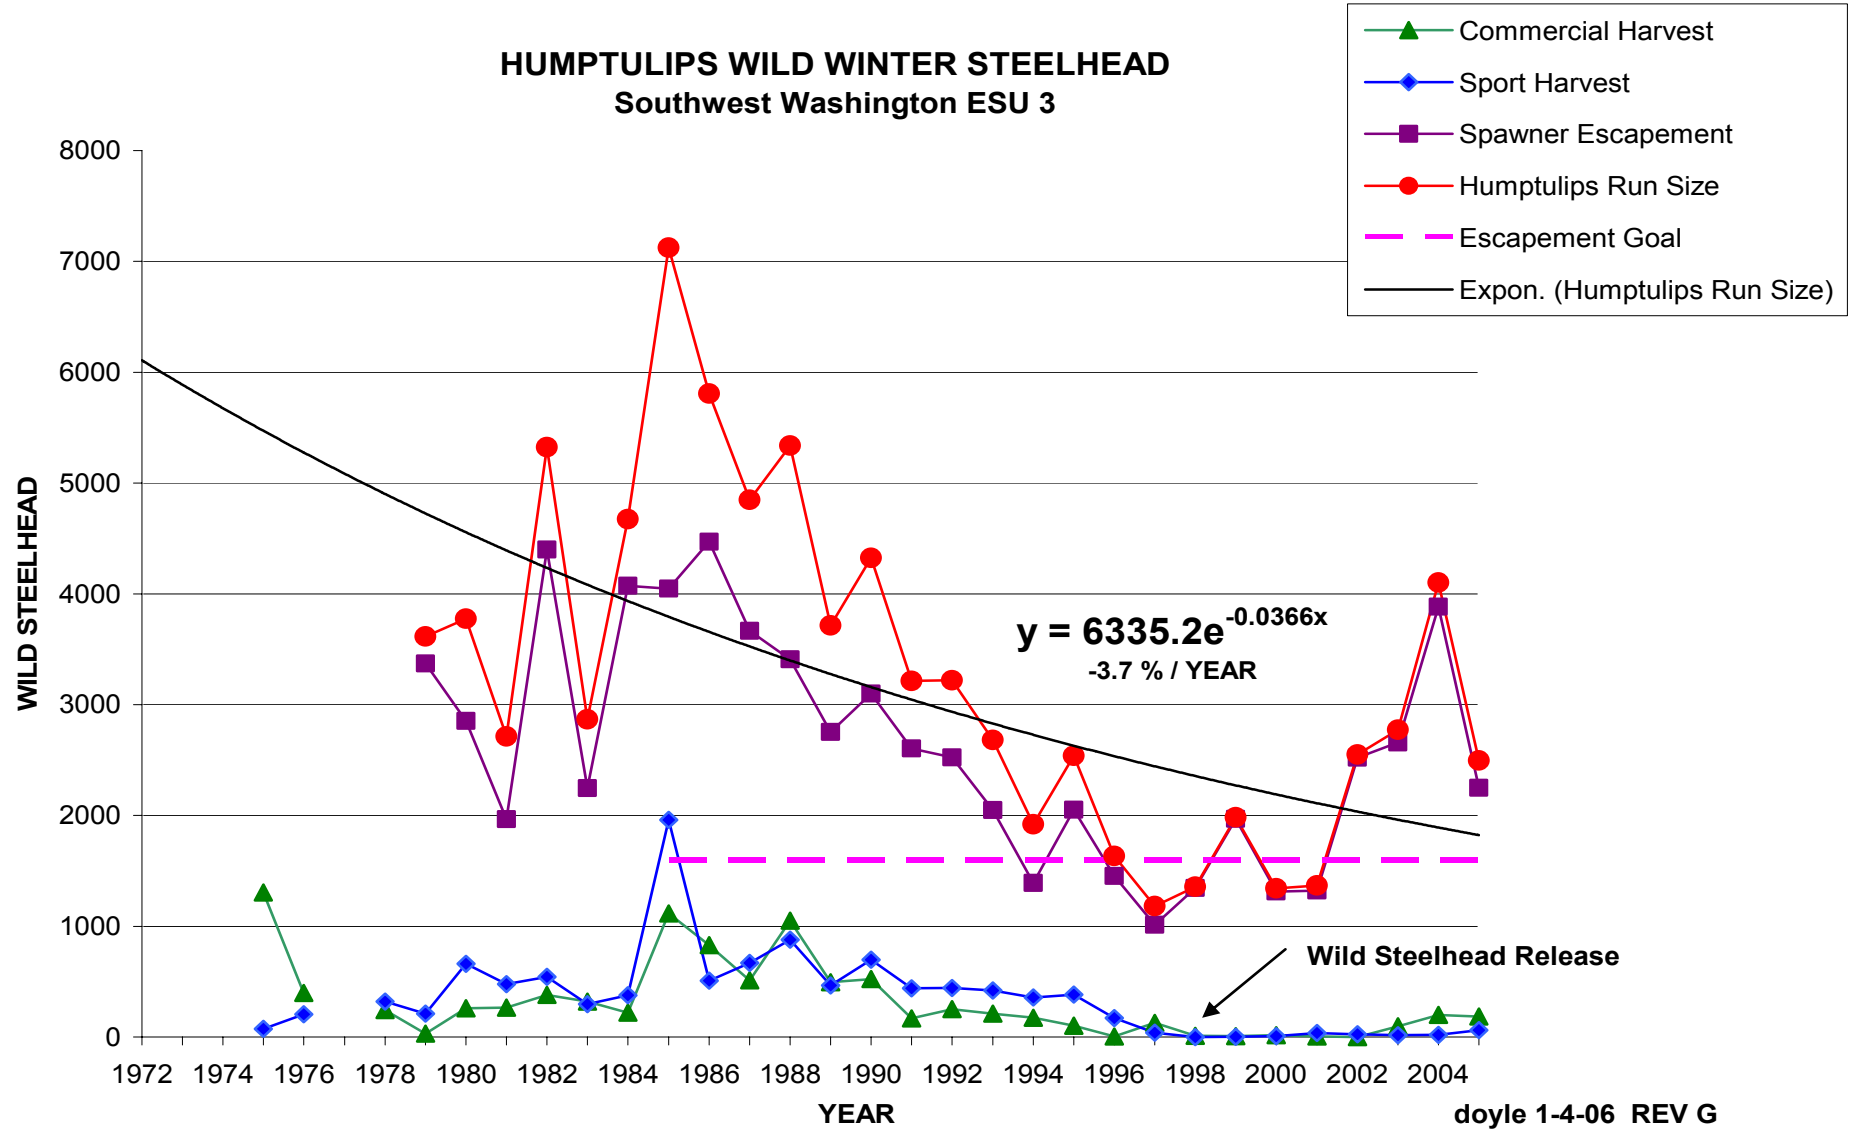

HUMPTULIPS WILD WINTER STEELHEAD Southwest Washington ESU 3

CHEHALIS SYSTEM WILD WINTER STEELHEAD Southwest Washington ESU 3

- ▲ Tribal Harvest
- ◆ Sport Harvest
- Spawner Escapement
- Chehalis Run Size
- Escapement Goal
- Expon. (Chehalis Run Size)

GERMANY CREEK WILD WINTER STEELHEAD Southwest Washington ESU 3