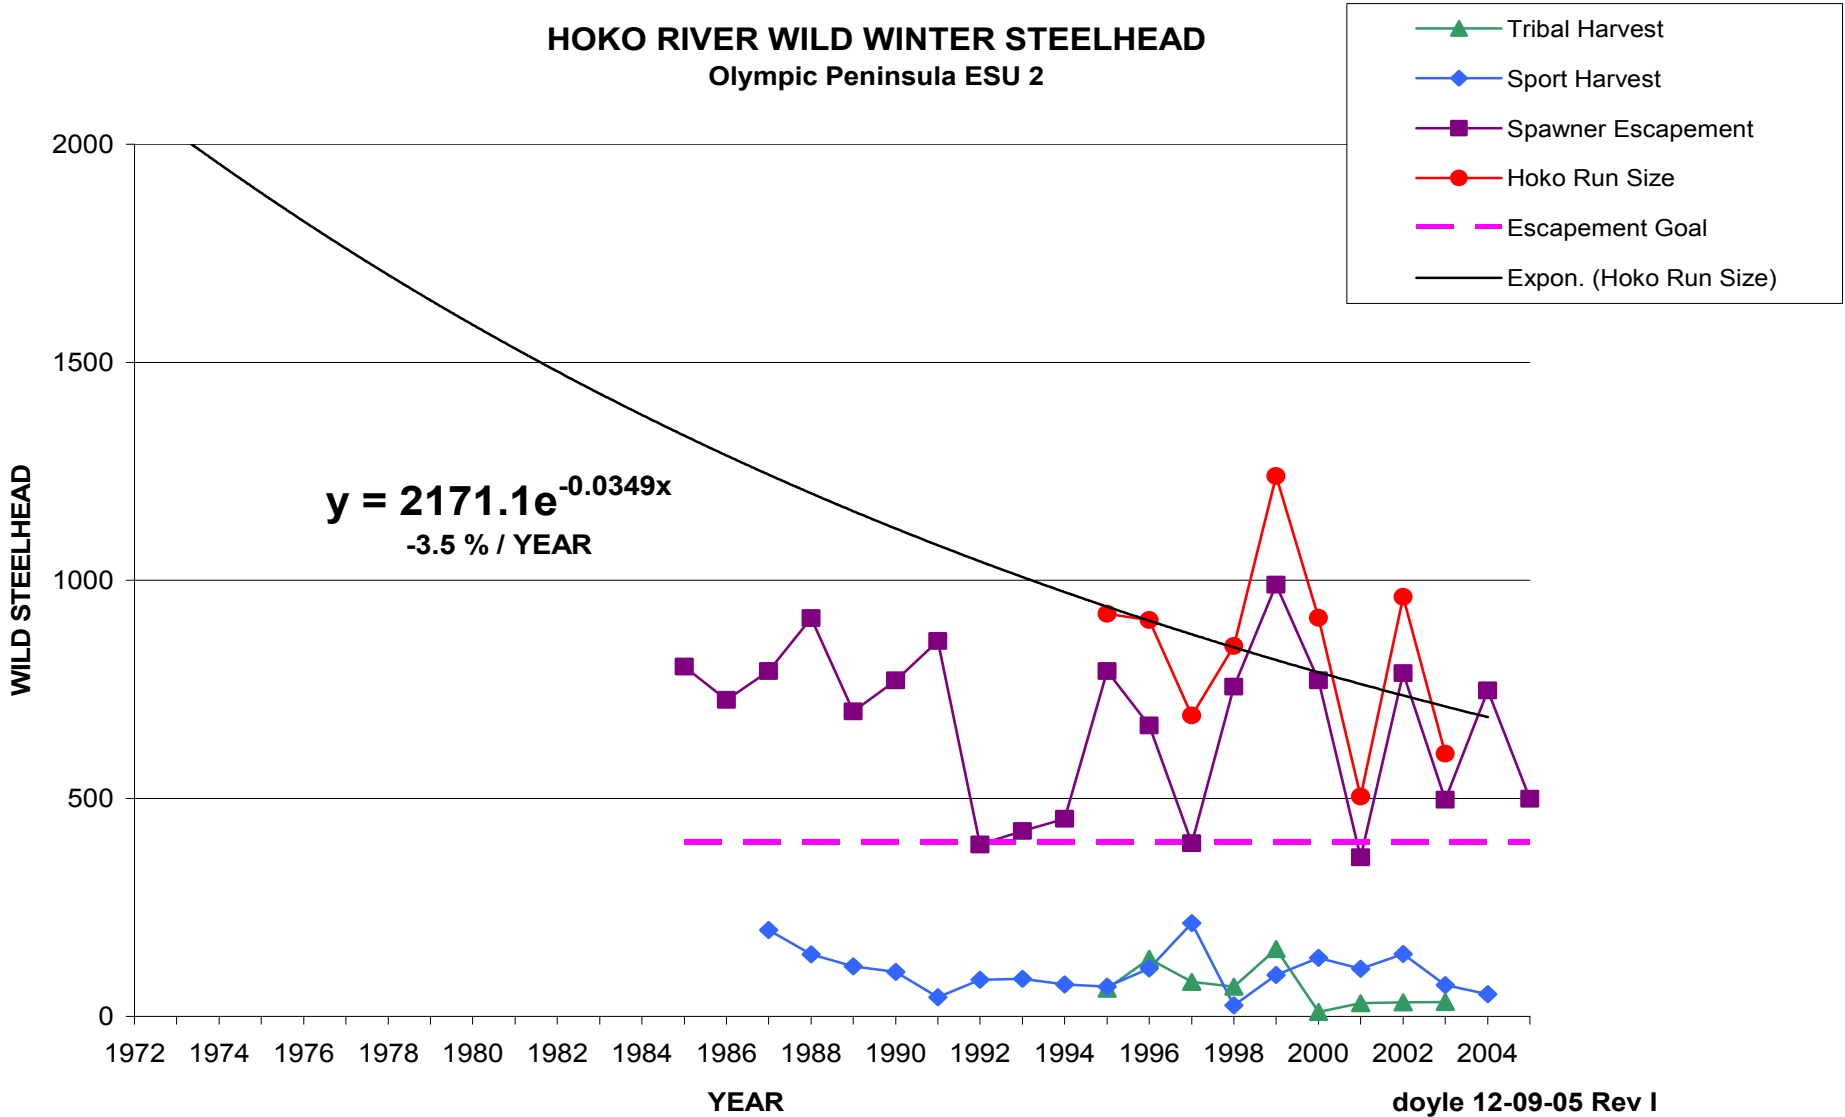

Wild Steelhead Coalition  
www.wildsteelheadcoalition.com  
Est. 2000

## PYSHT RIVER WILD WINTER STEELHEAD Olympic Peninsula ESU 2

## HOKO RIVER WILD WINTER STEELHEAD Olympic Peninsula ESU 2