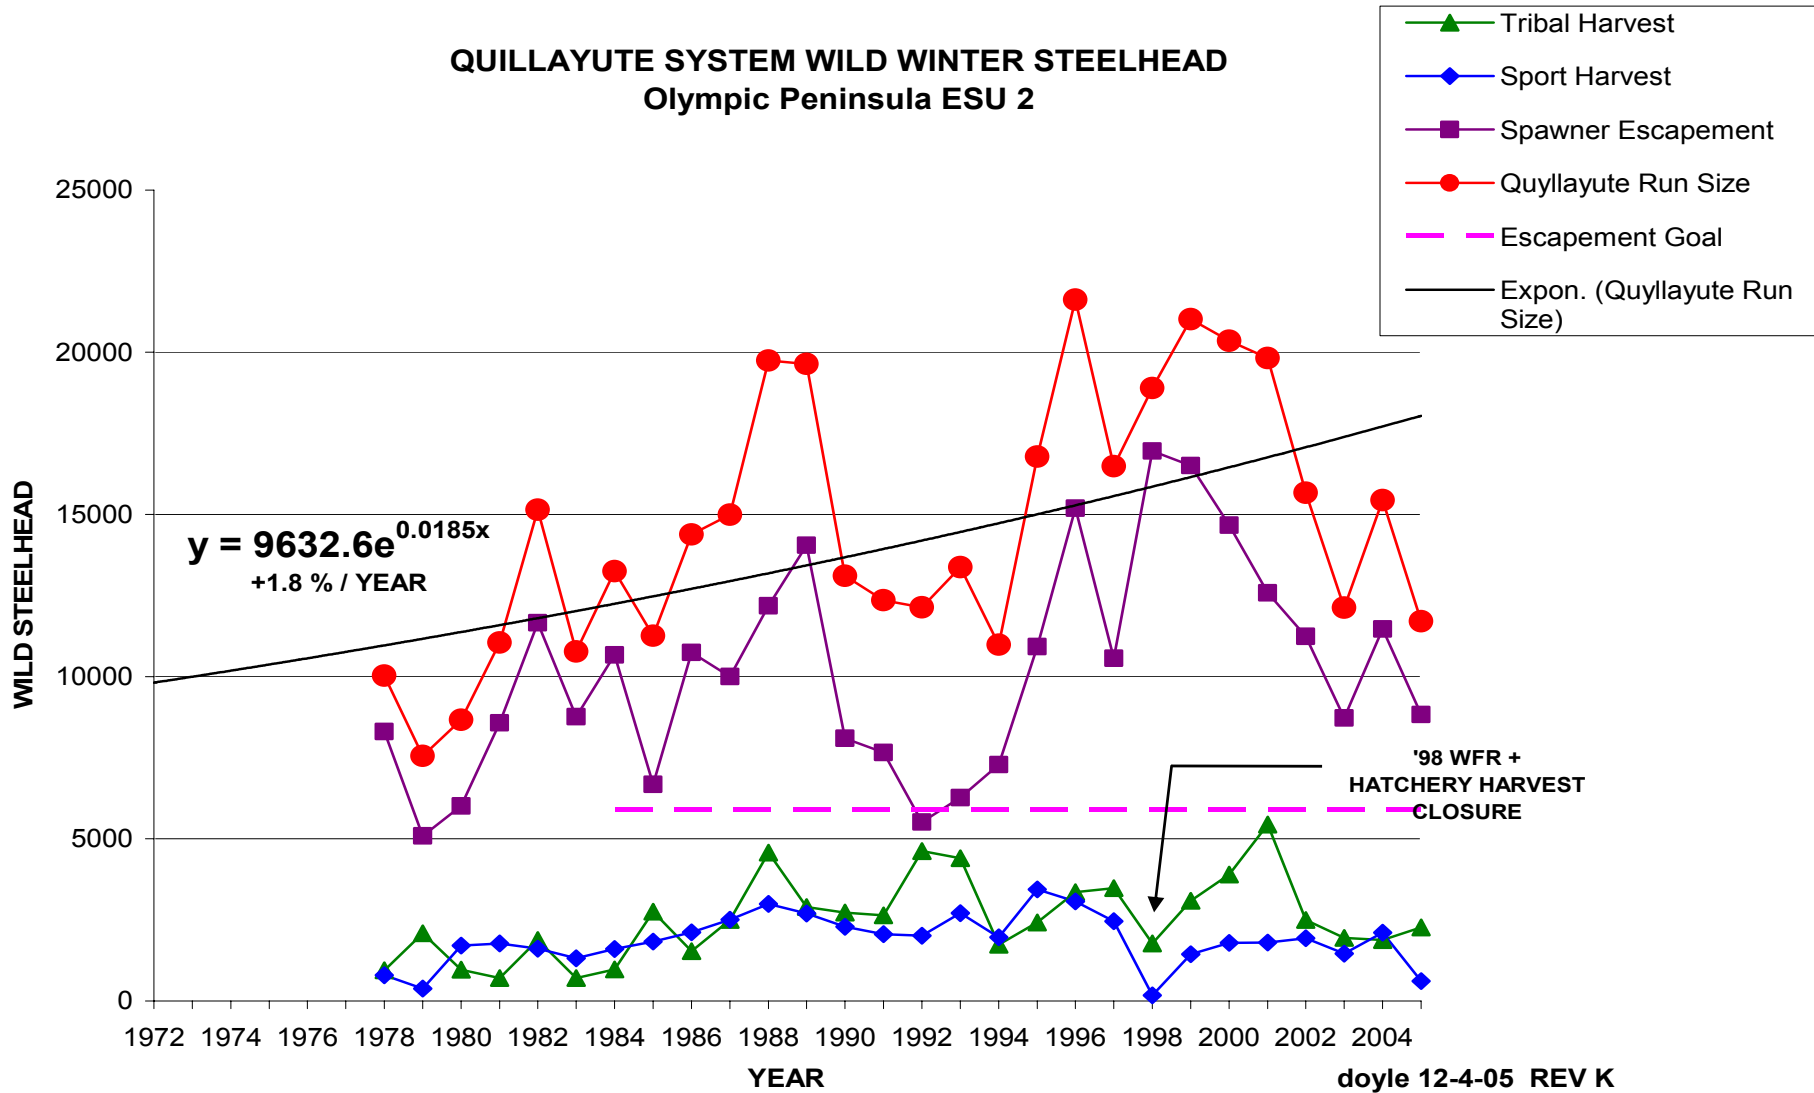

QUILLAYUTE SYSTEM WILD WINTER STEELHEAD Olympic Peninsula ESU 2