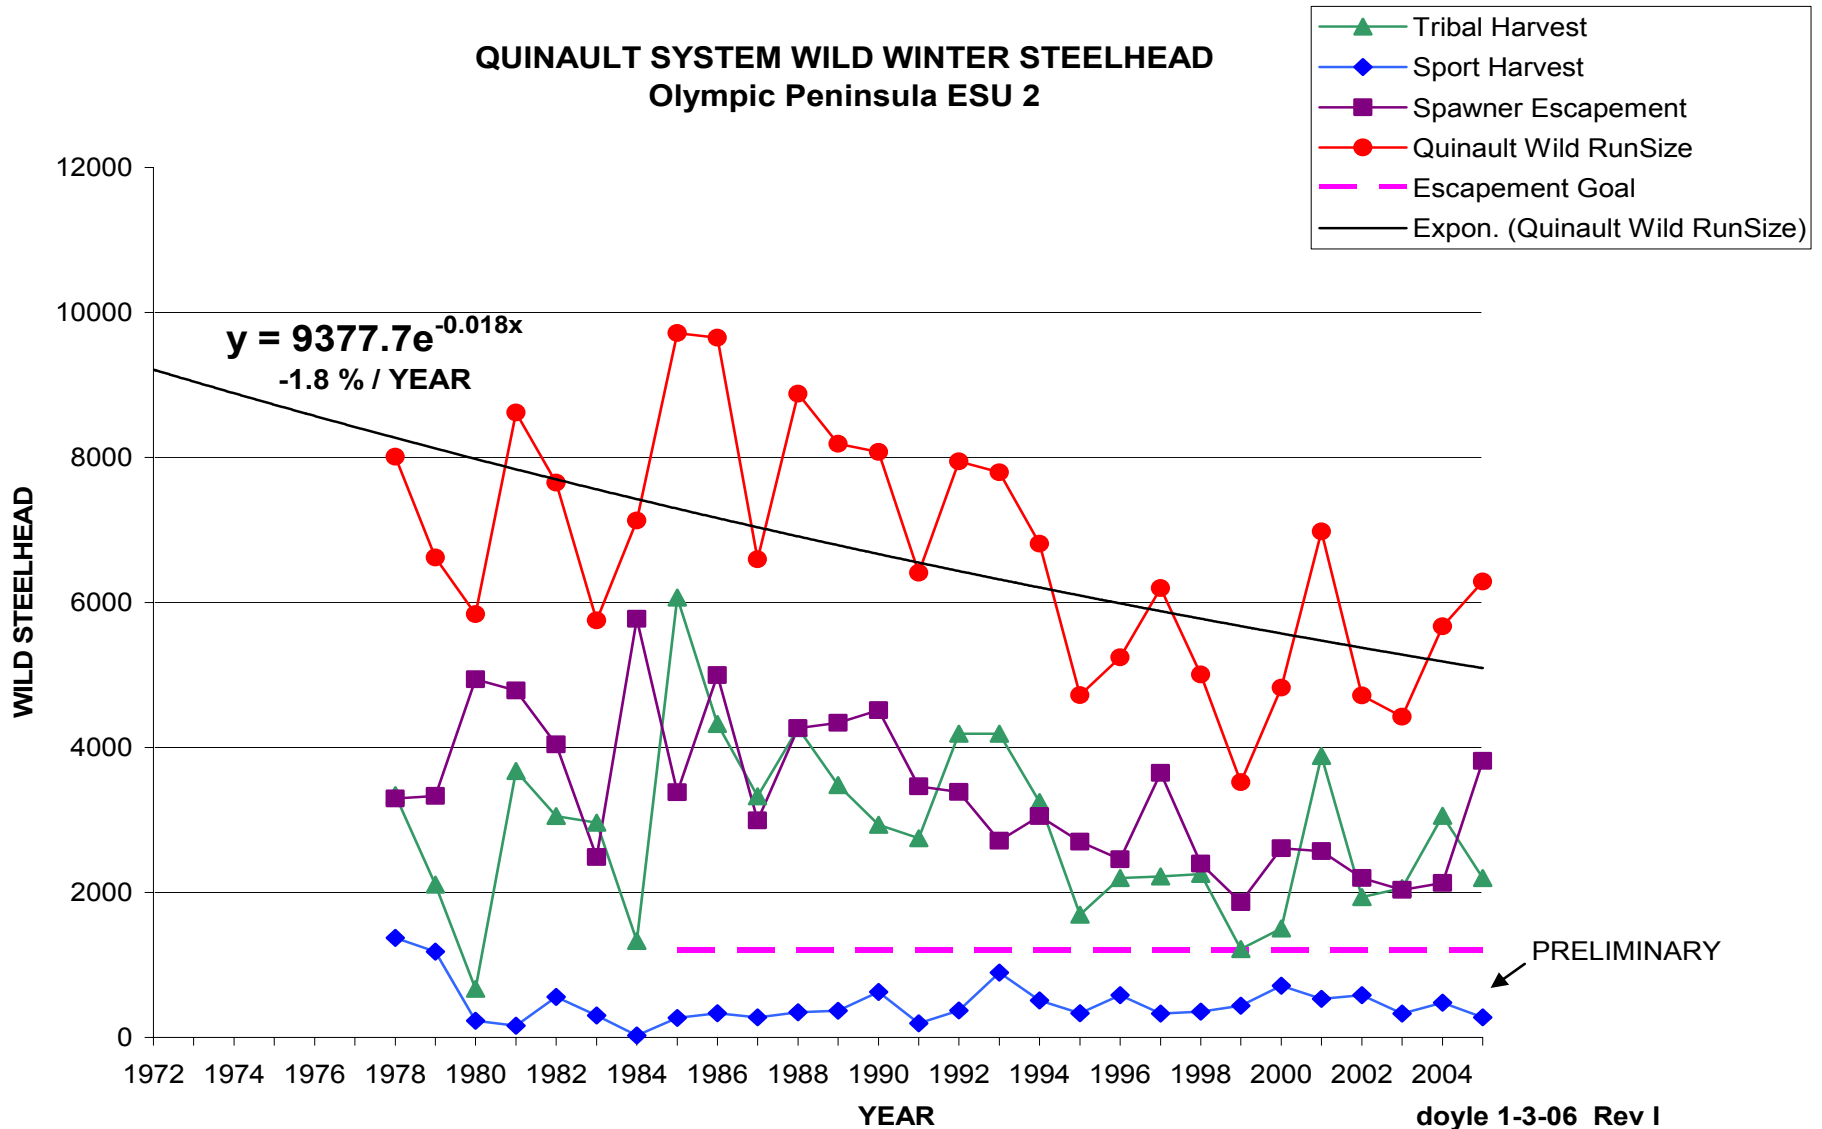

QUINAULT SYSTEM WILD WINTER STEELHEAD Olympic Peninsula ESU 2