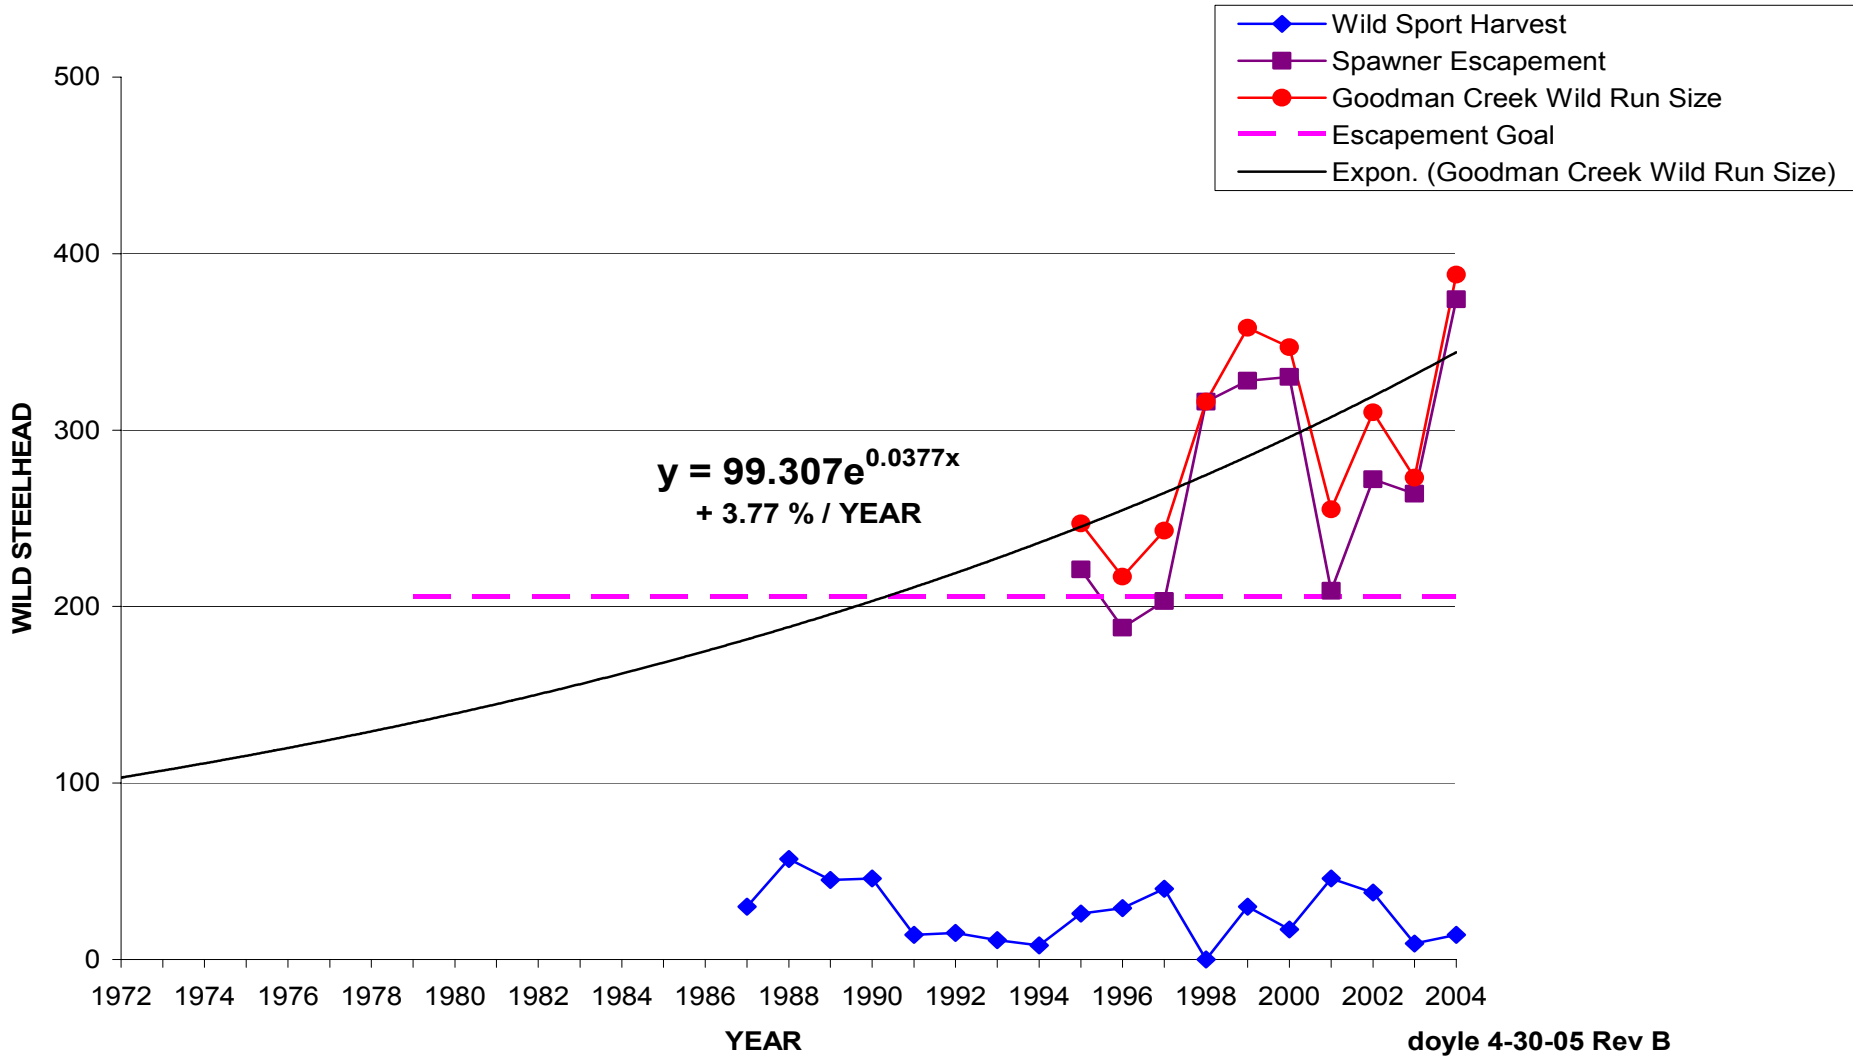

GOODMAN CREEK WILD WINTER STEELHEAD OLYMPIC PENNINSULA ESU 2