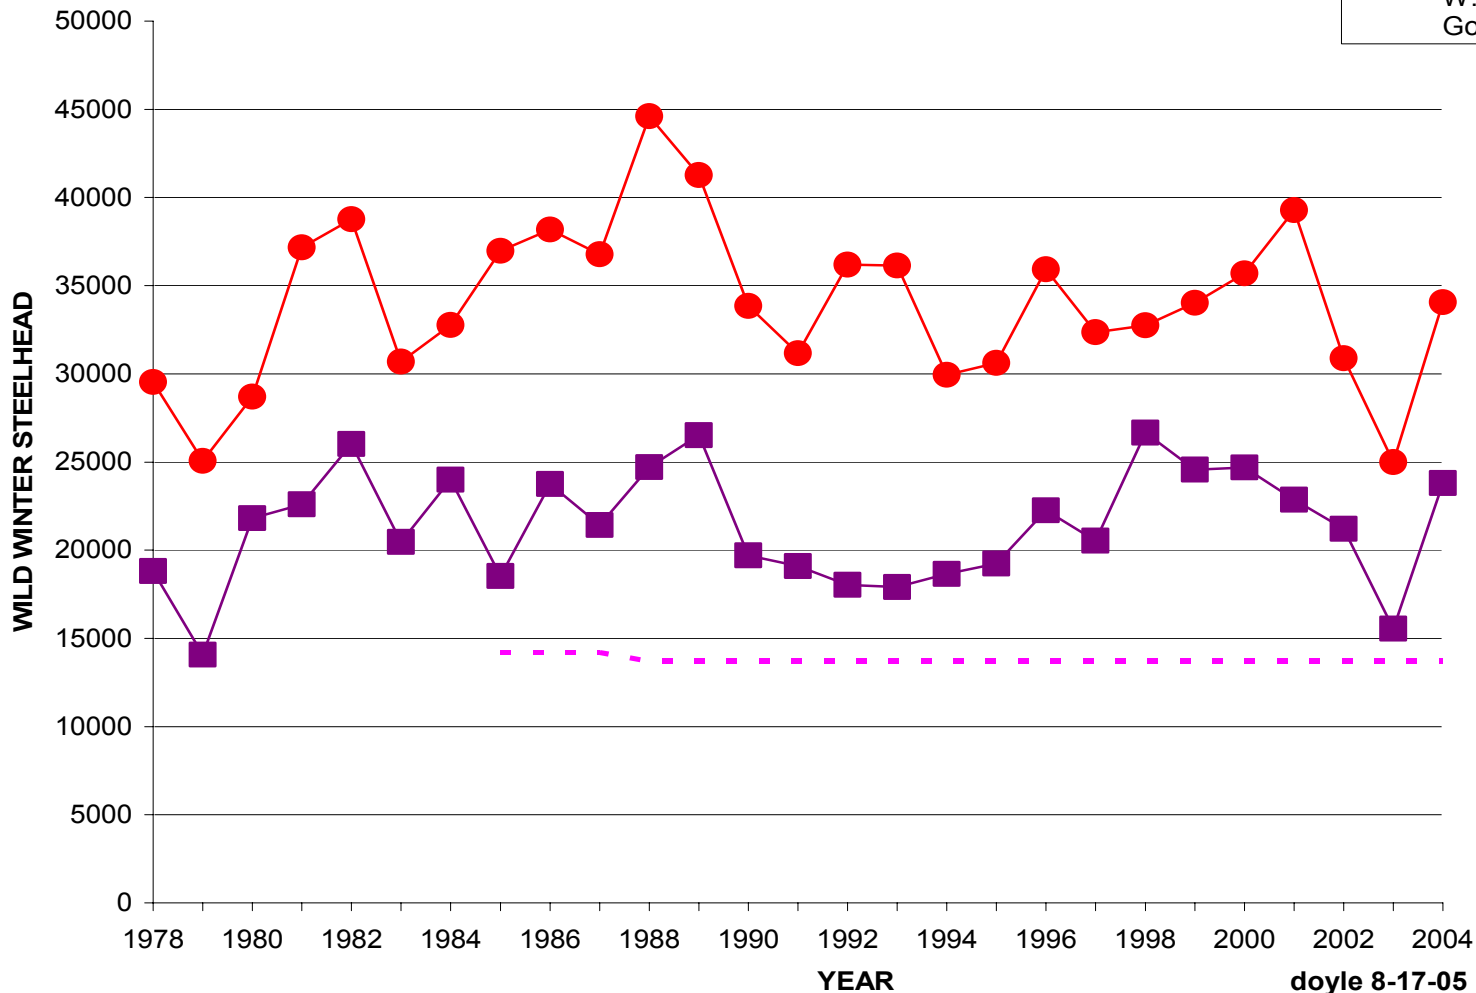

Wild Steelhead Coalition
www.wildsteelheadcoalition.com Est. 2000

WILD WINTER STEELHEAD WEST END FOUR RIVER SUMS

- W.S. Four River Runs Size Sum
- W.S. Four River Escapements Sum
- --- W.S. Four River Escapement Goal Sum

QUILLAYUTE
HOH
QUEETS
QUINALT