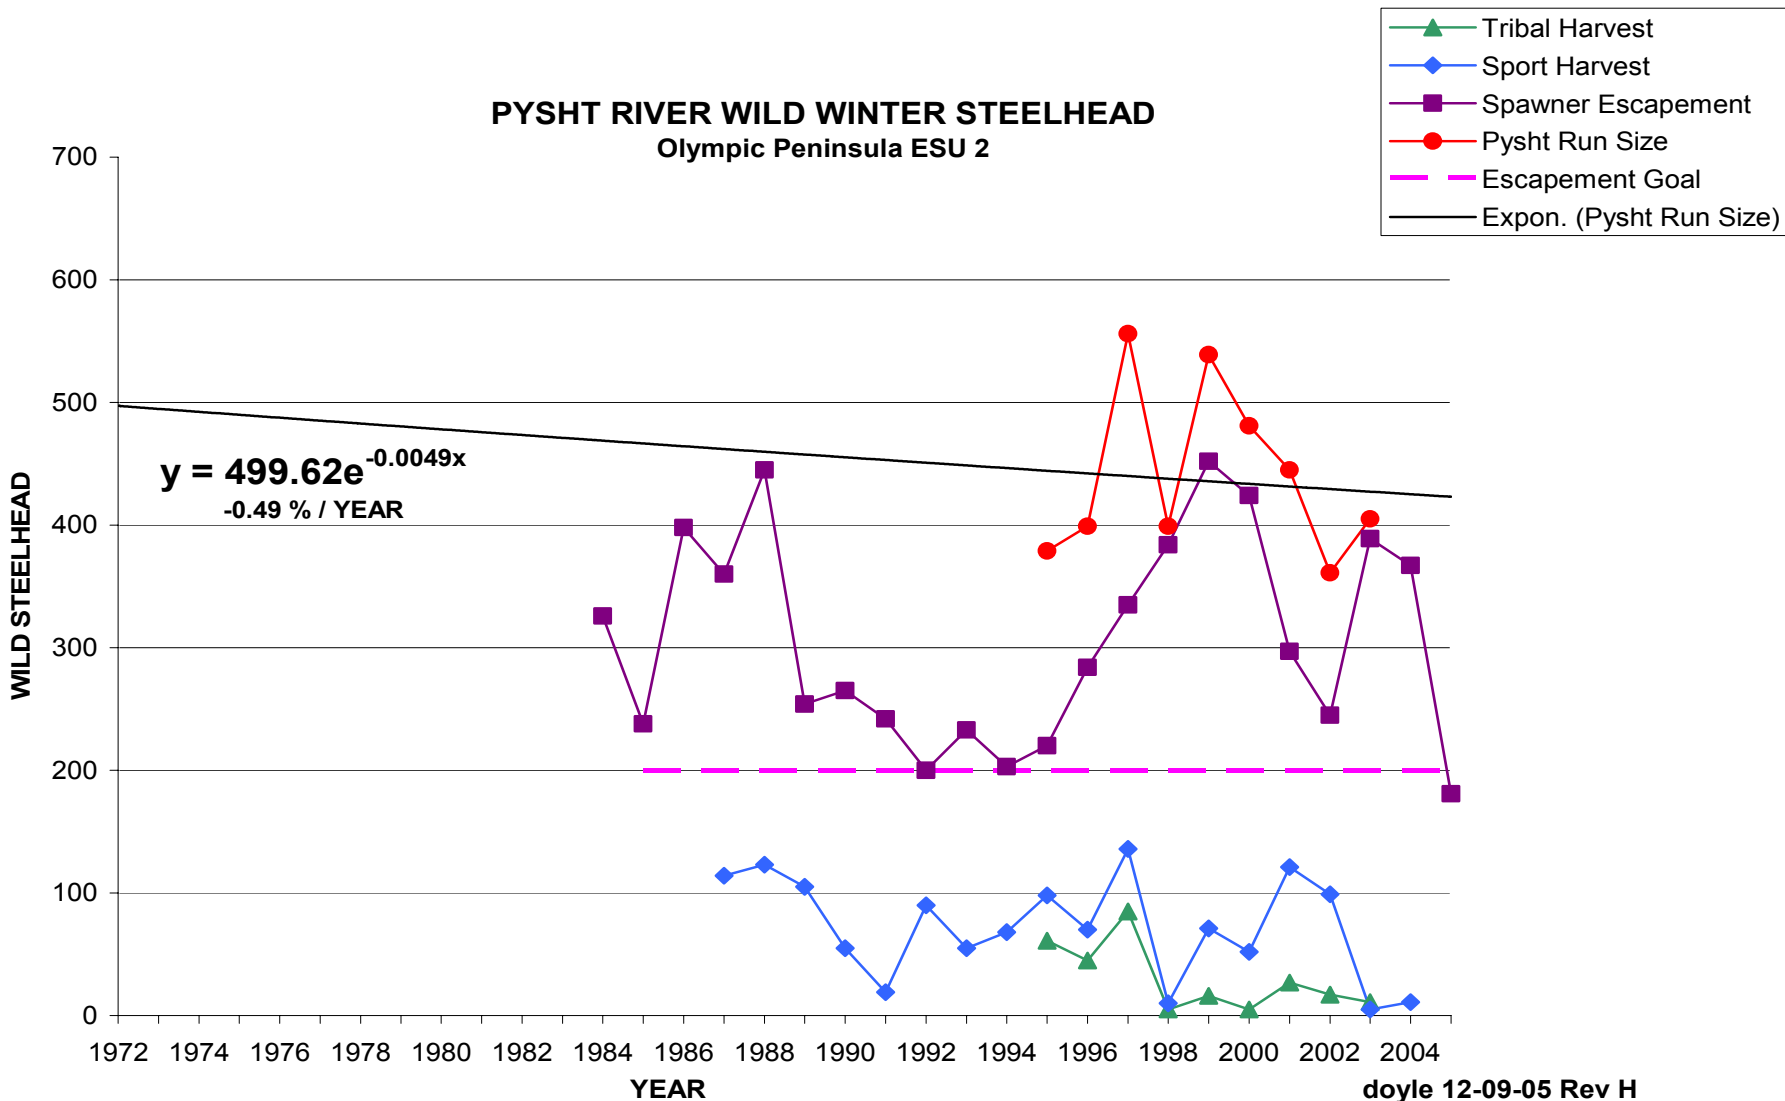

Wild Steelhead Coalition  
www.wildsteelheadcoalition.com  
Est. 2000

## PYSHT RIVER WILD WINTER STEELHEAD Olympic Peninsula ESU 2

## HOKO RIVER WILD WINTER STEELHEAD Olympic Peninsula ESU 2