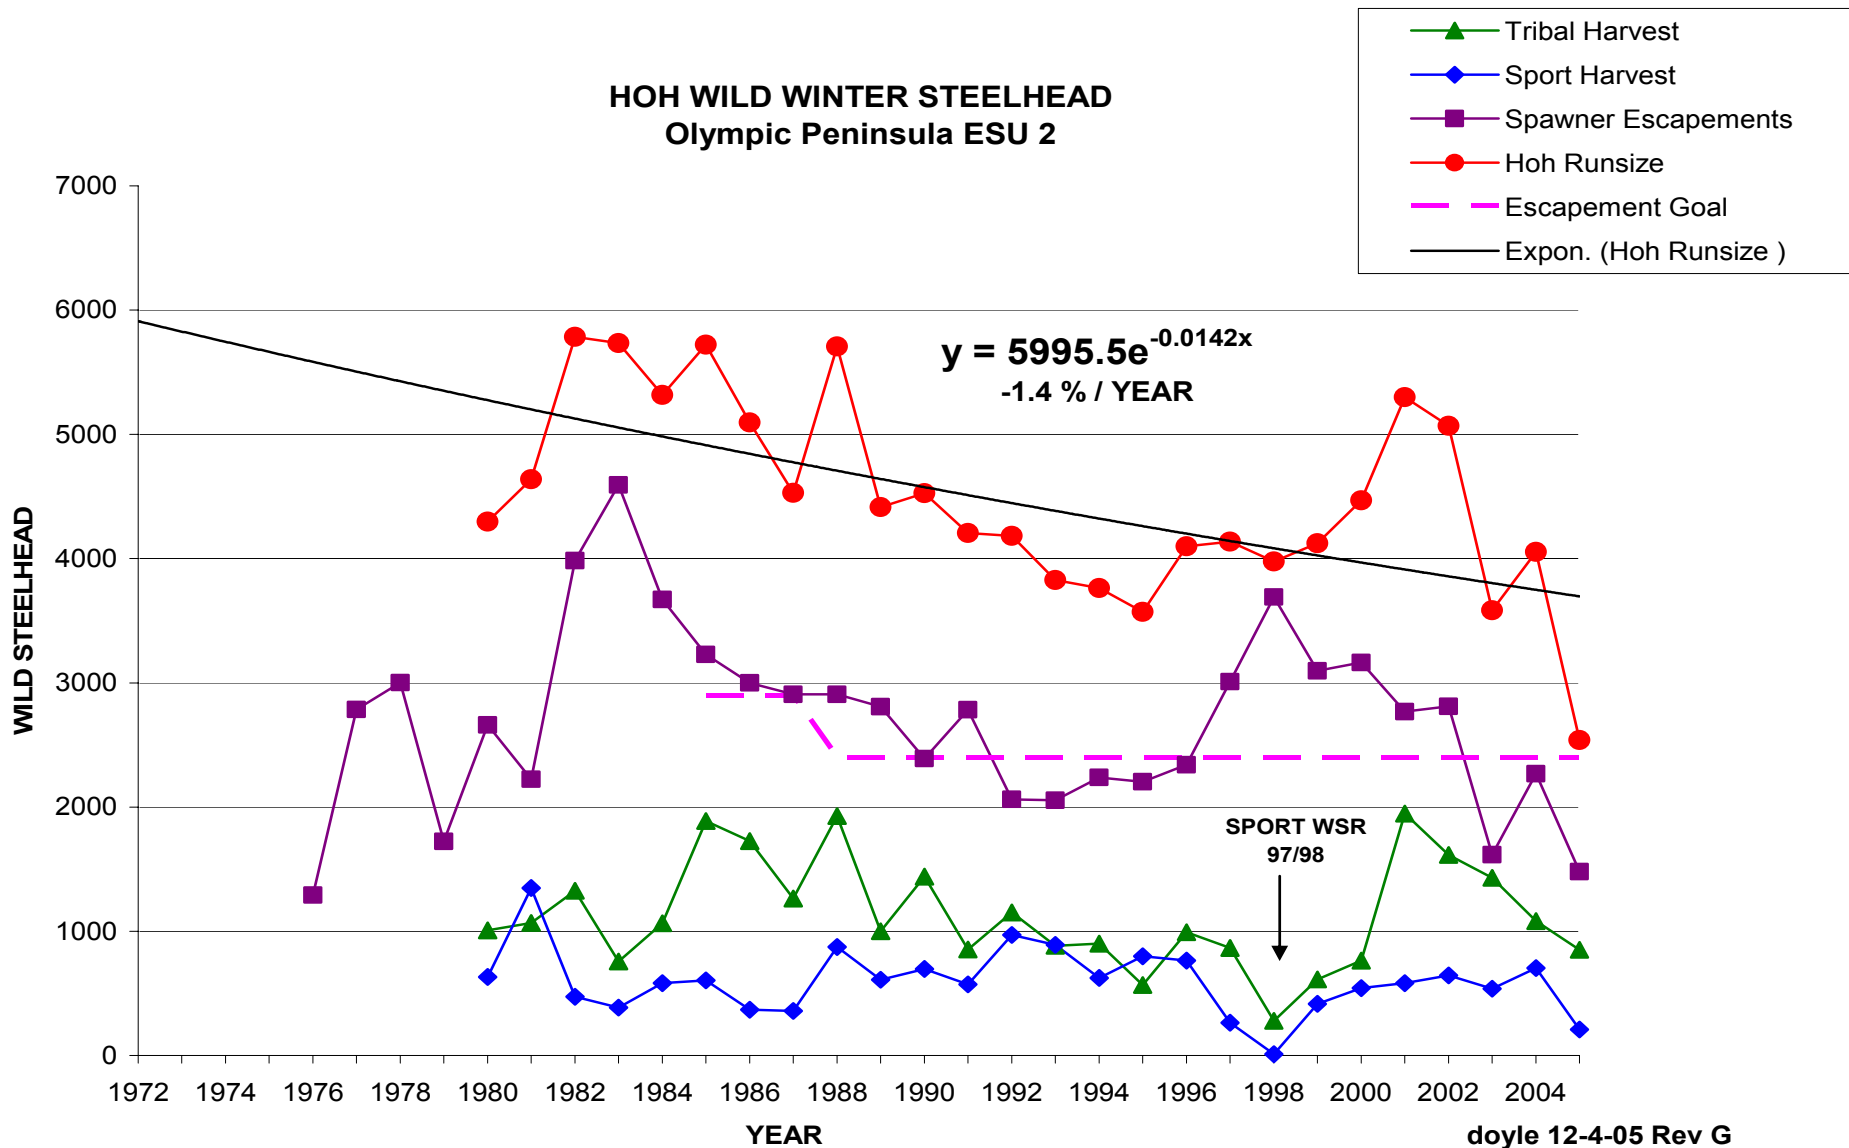

Wild Steelhead Coalition
www.wildsteelheadcoalition.com
Est. 2000

HOH WILD WINTER STEELHEAD Olympic Peninsula ESU 2