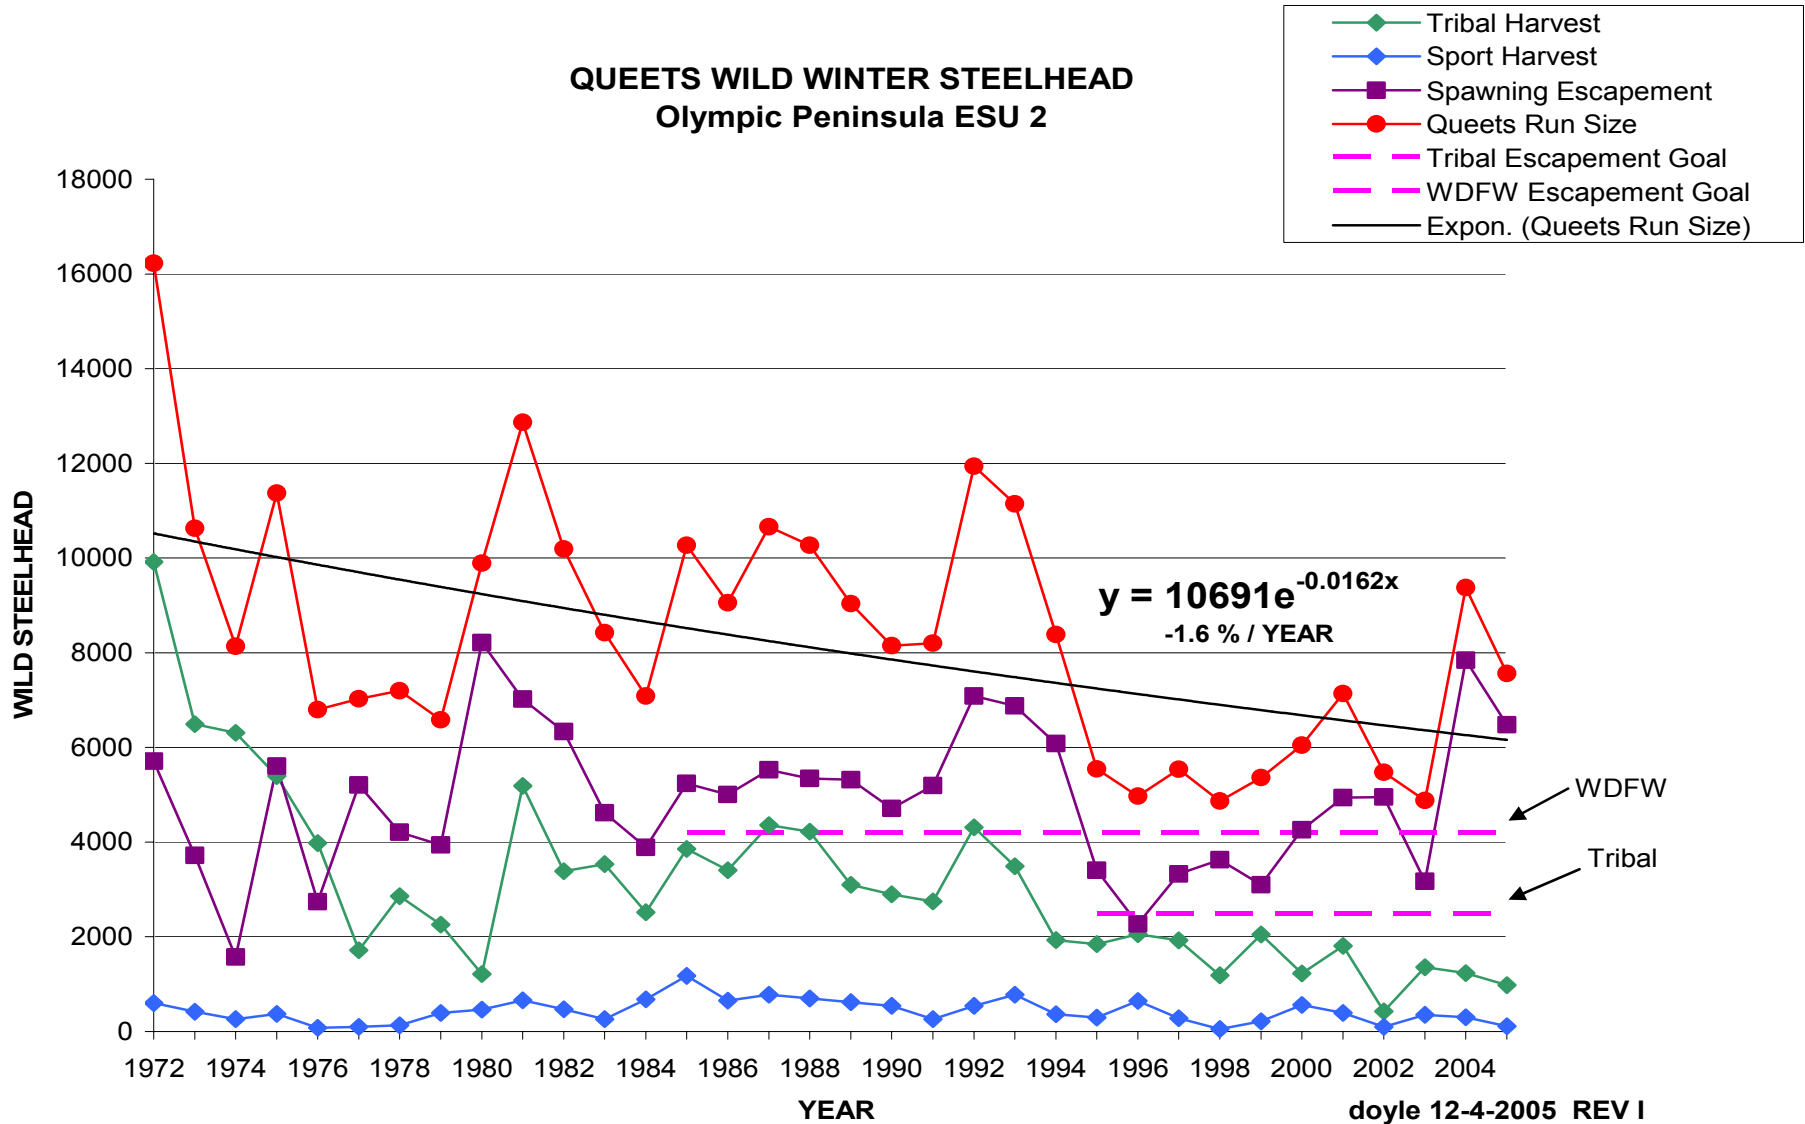

Wild Steelhead Coalition
www.wildsteelheadcoalition.com
Est. 2000

QUEETS WILD WINTER STEELHEAD Olympic Peninsula ESU 2

doyle 12-4-2005 REV I