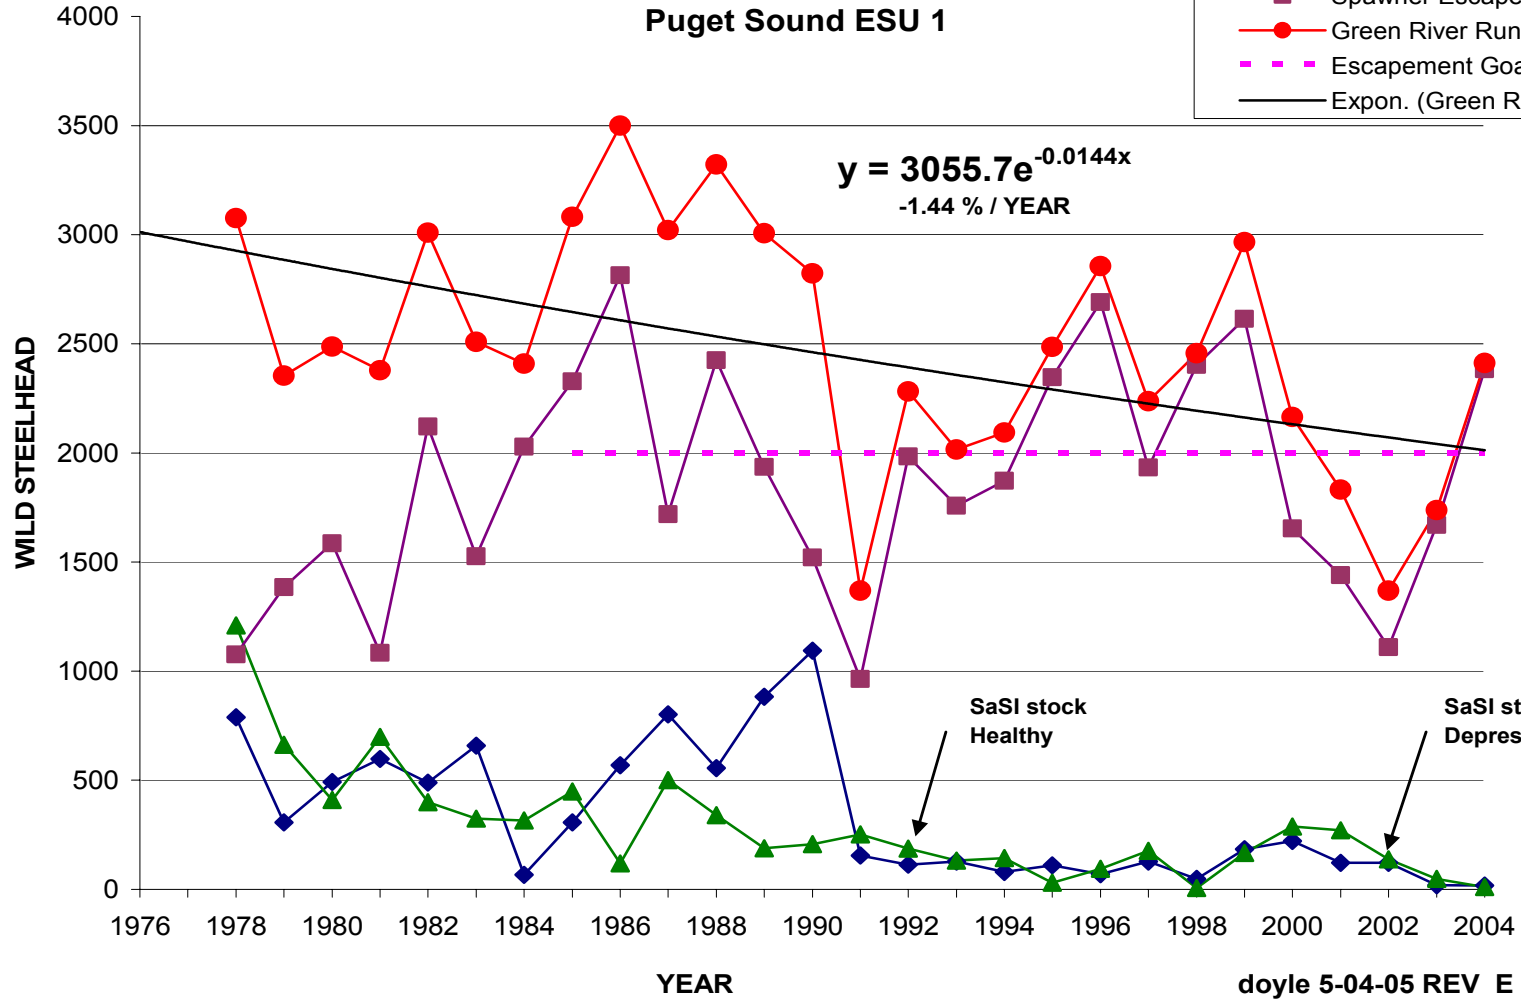

GREEN RIVER WILD WINTER STEELHEAD Puget Sound ESU 1

- Sport Harvest
- ▲ Tribal Harvest + Broodstock
- Spawner Escapement
- Green River Run Size
- - - Escapement Goal
- Expon. (Green River Run Size)