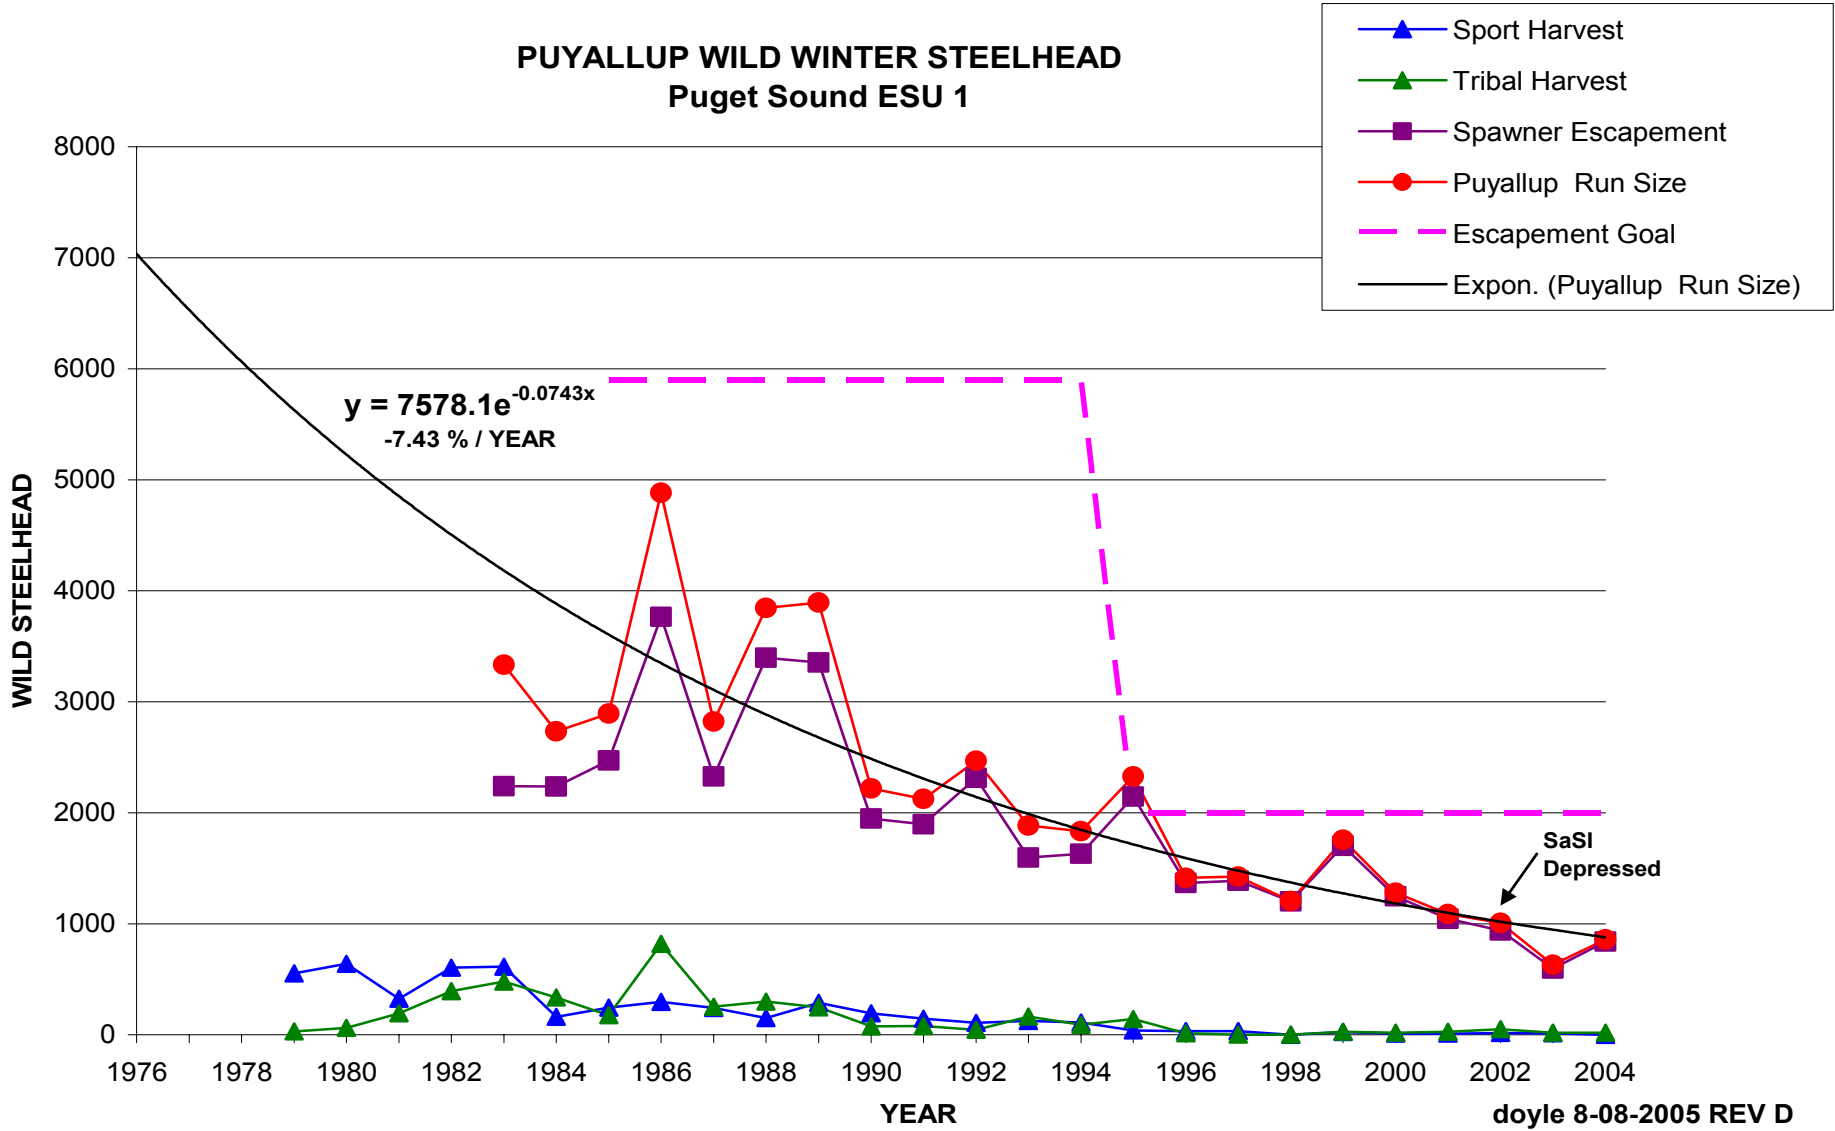

$$y = 41123e^{-0.2457x}$$

-24.57 % / YEAR

- Total Wild Catch
- ▲ Wild Predation
- Wild Escapement
- Cedar River Run Size + Broodstock
- Escapement Goal
- Expon. (Cedar River Run Size + Broodstock)

GREEN RIVER WILD WINTER STEELHEAD Puget Sound ESU 1

- ◆ Sport Harvest
- ▲ Tribal Harvest + Broodstock
- Spawner Escapement
- Green River Run Size
- - - Escapement Goal
- Expon. (Green River Run Size)

PUYALLUP WILD WINTER STEELHEAD Puget Sound ESU 1

NISQUALLY WILD WINTER STEELHEAD Puget Sound ESU 1