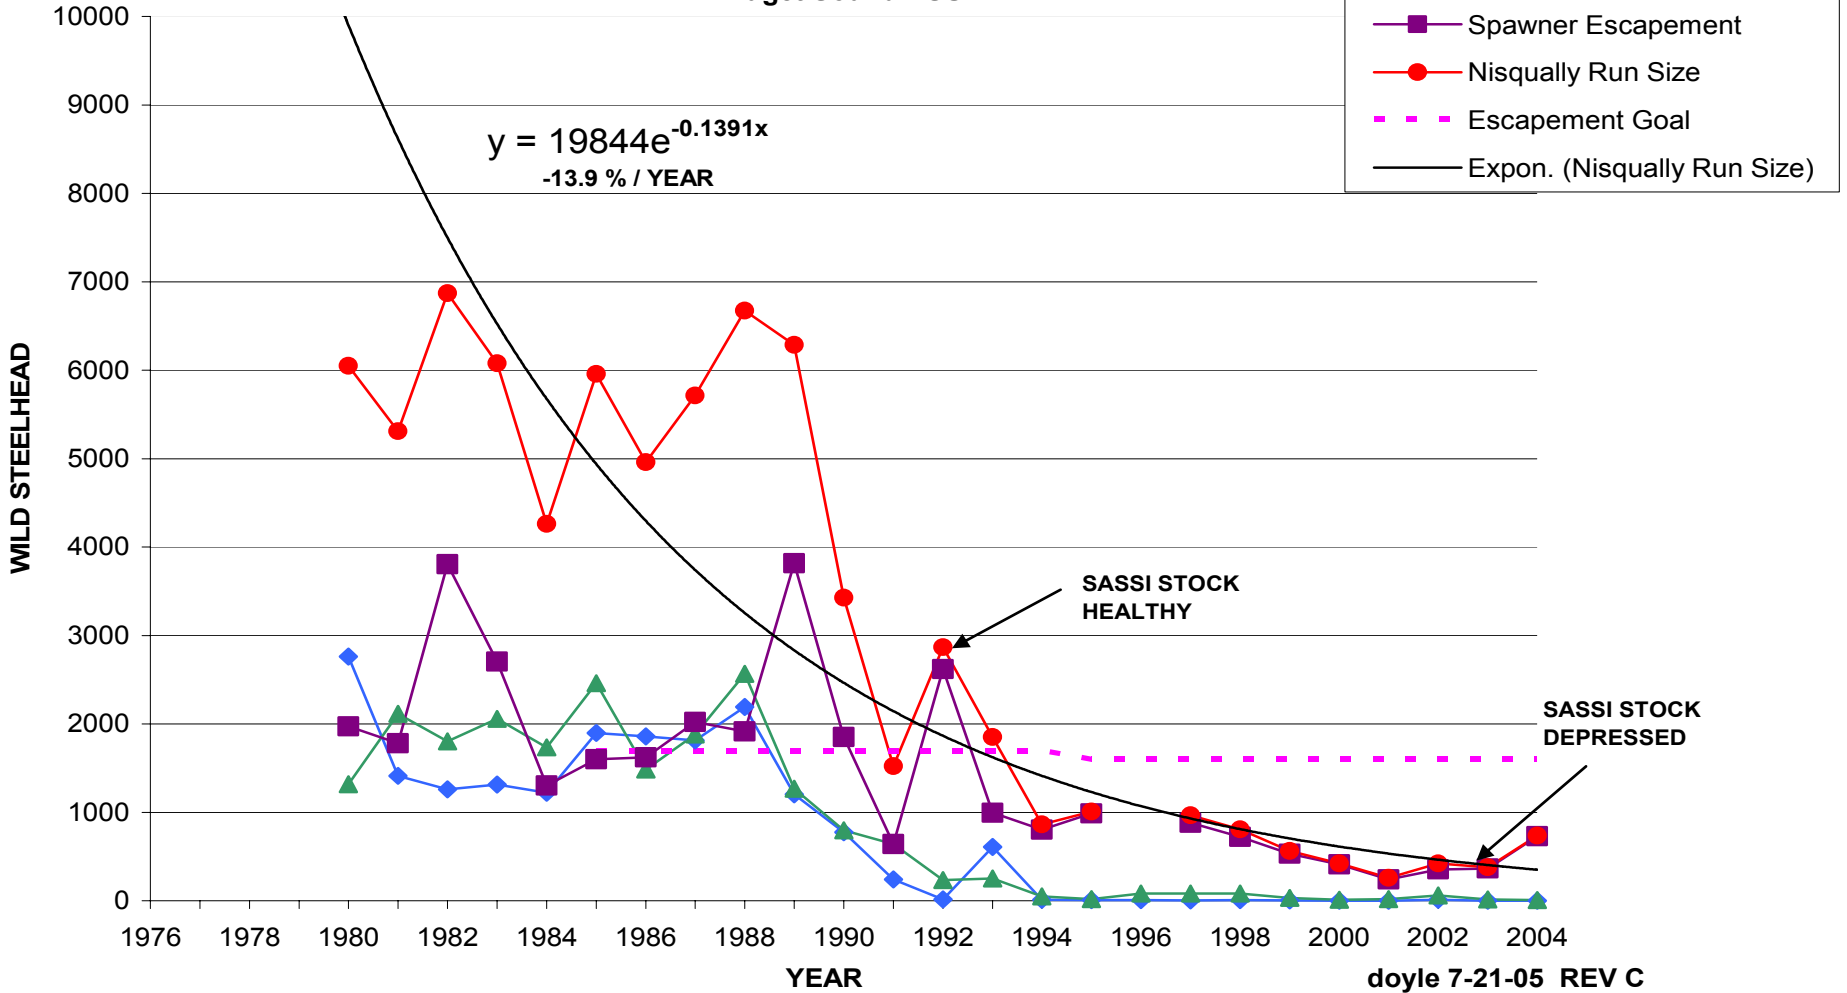

$$y = 41123e^{-0.2457x}$$

-24.57 % / YEAR

- Total Wild Catch
- ▲ Wild Predation
- Wild Escapement
- Cedar River Run Size + Broodstock
- Escapement Goal
- Expon. (Cedar River Run Size + Broodstock)

GREEN RIVER WILD WINTER STEELHEAD Puget Sound ESU 1

- ◆ Sport Harvest
- ▲ Tribal Harvest + Broodstock
- Spawner Escapement
- Green River Run Size
- - - Escapement Goal
- Expon. (Green River Run Size)

PUYALLUP WILD WINTER STEELHEAD Puget Sound ESU 1

NISQUALLY WILD WINTER STEELHEAD Puget Sound ESU 1