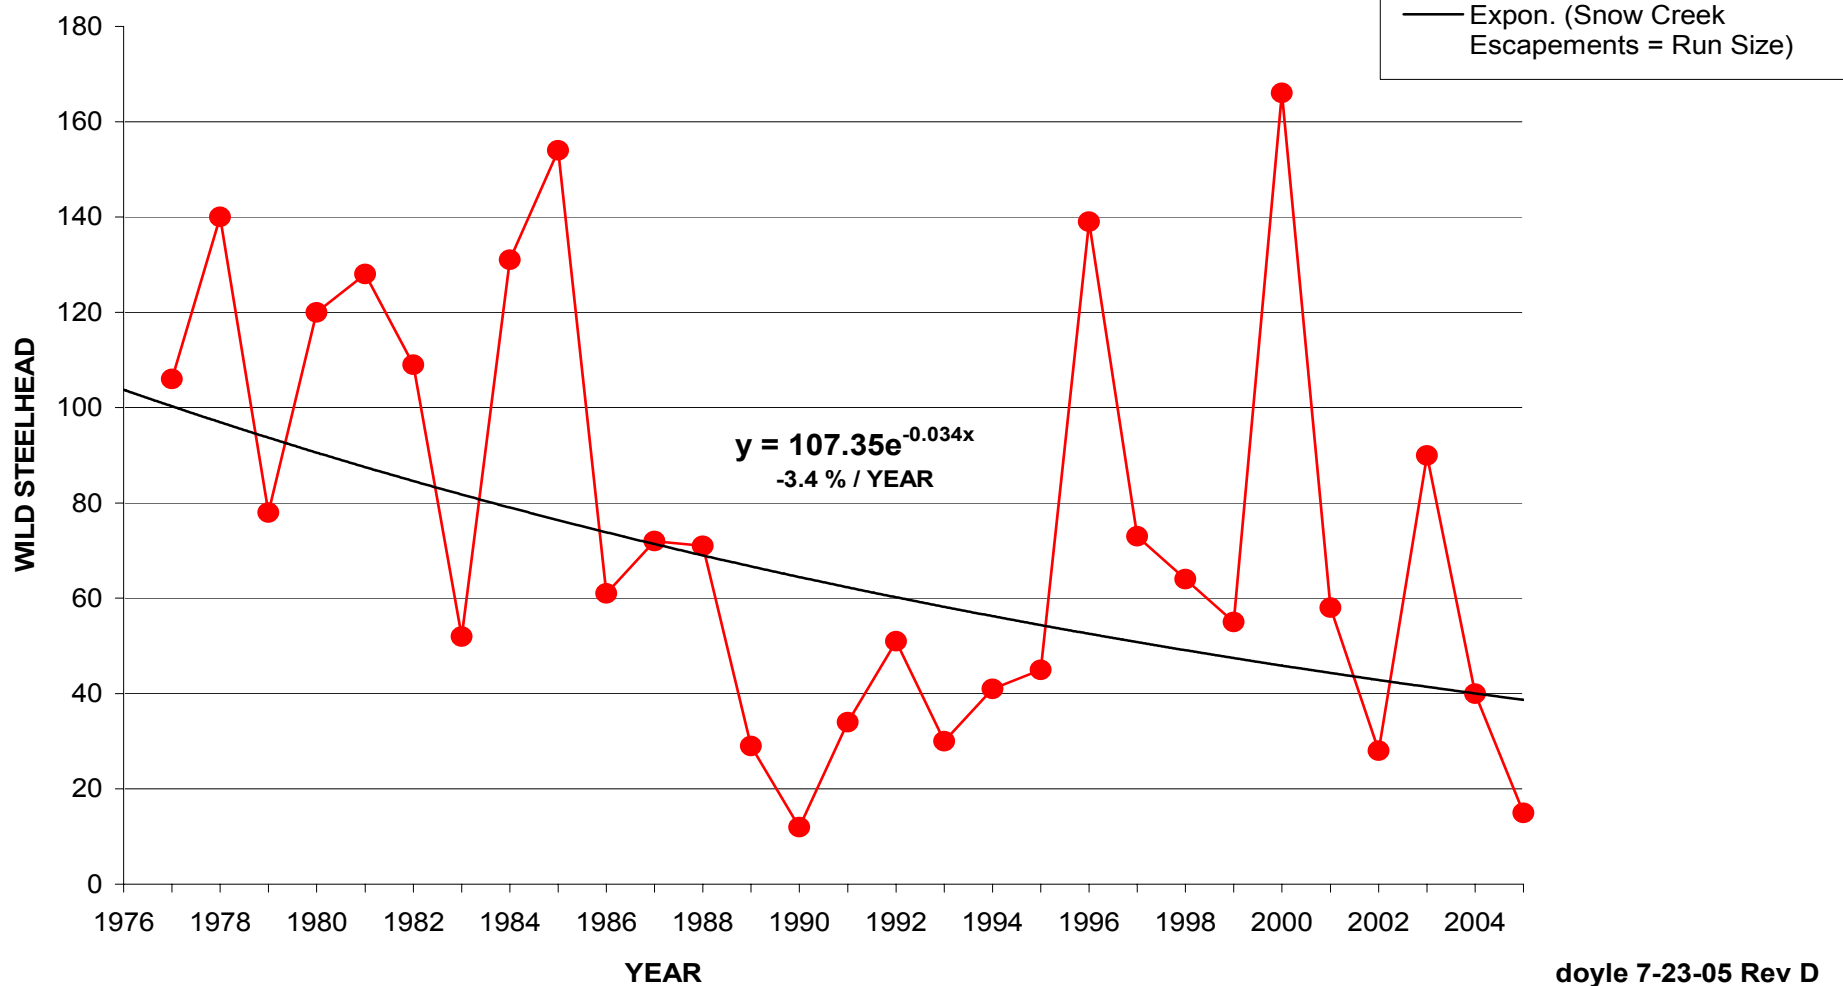

Wild Steelhead Coalition
www.wildsteelheadcoalition.com
Est. 2000

SNOW CREEK WILD WINTER STEELHEAD Puget Sound ESU 1