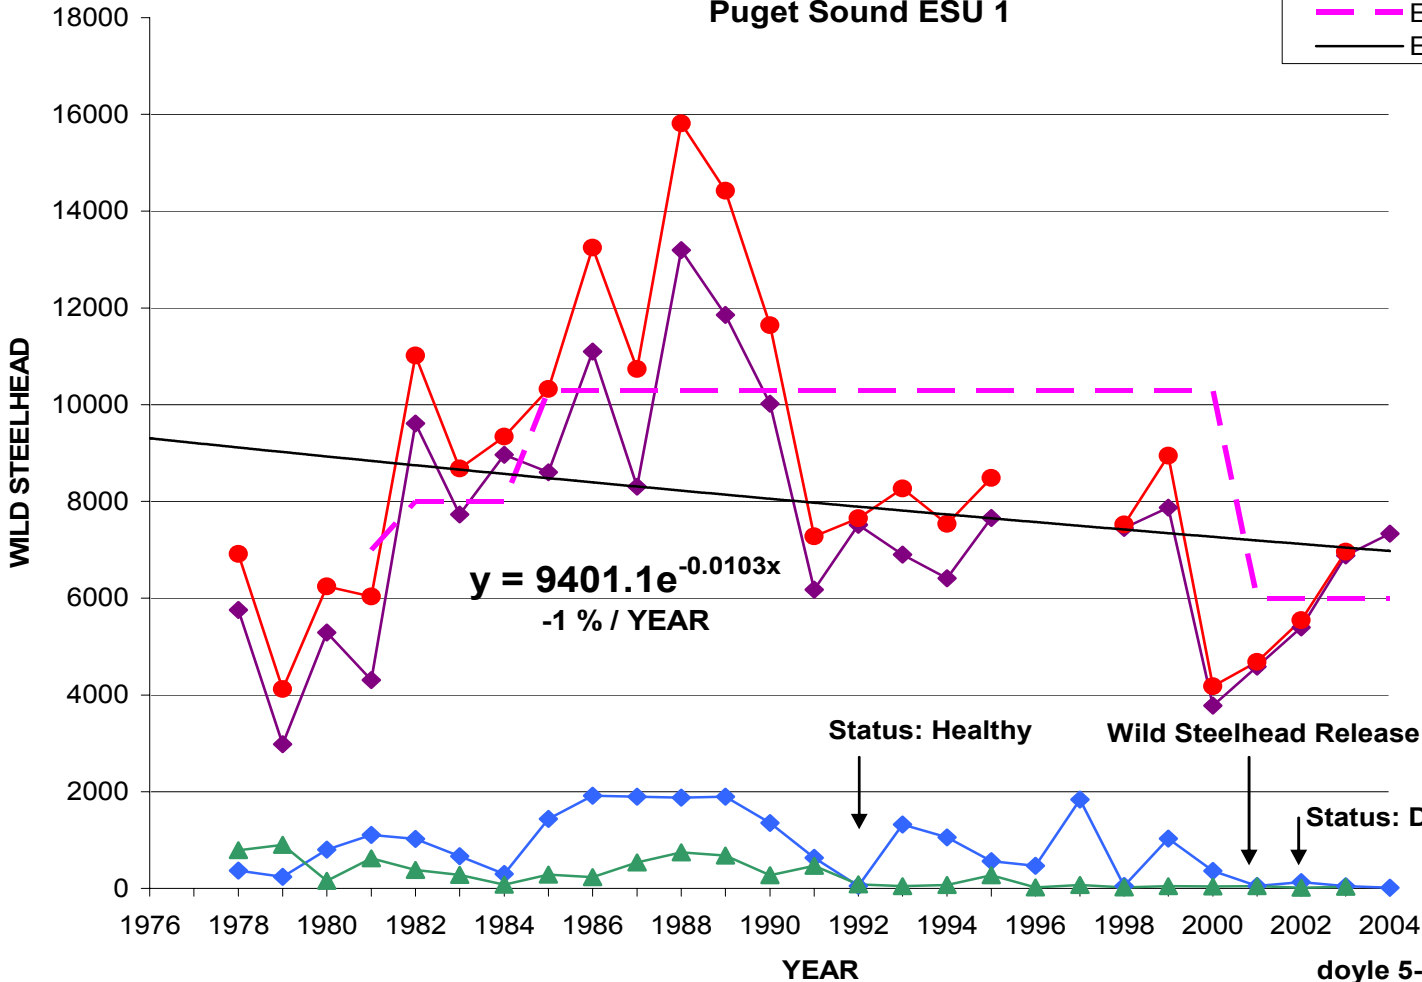

SKAGIT SYSTEM WILD WINTER STEELHEAD Puget Sound ESU 1

- ◆— Sport Harvest
- ▲— Tribal Harvest
- ◆— Skagit Spawner Escapement
- Skagit Run Size
- ◆— Escapement Goal
- Expon. (Skagit Run Size)

STILLAGUAMISH WILD WINTER STEELHEAD Puget Sound ESU 1

SNOHOMISH WILD WINTER STEELHEAD Puget Sound ESU 1

Wild Steelhead Coalition
www.wildsteelheadcoalition.com
Est. 2000

SNOW CREEK WILD WINTER STEELHEAD Puget Sound ESU 1

CEDAR RIVER (LAKE WASHINGTON) WILD WINTER STEELHEAD Puget Sound ESU 1

$$y = 41123e^{-0.2457x}$$

-24.57 % / YEAR

- Total Wild Catch
- ▲ Wild Predation
- Wild Escapement
- Cedar River Run Size + Broodstock
- Escapement Goal
- Expon. (Cedar River Run Size + Broodstock)

GREEN RIVER WILD WINTER STEELHEAD Puget Sound ESU 1