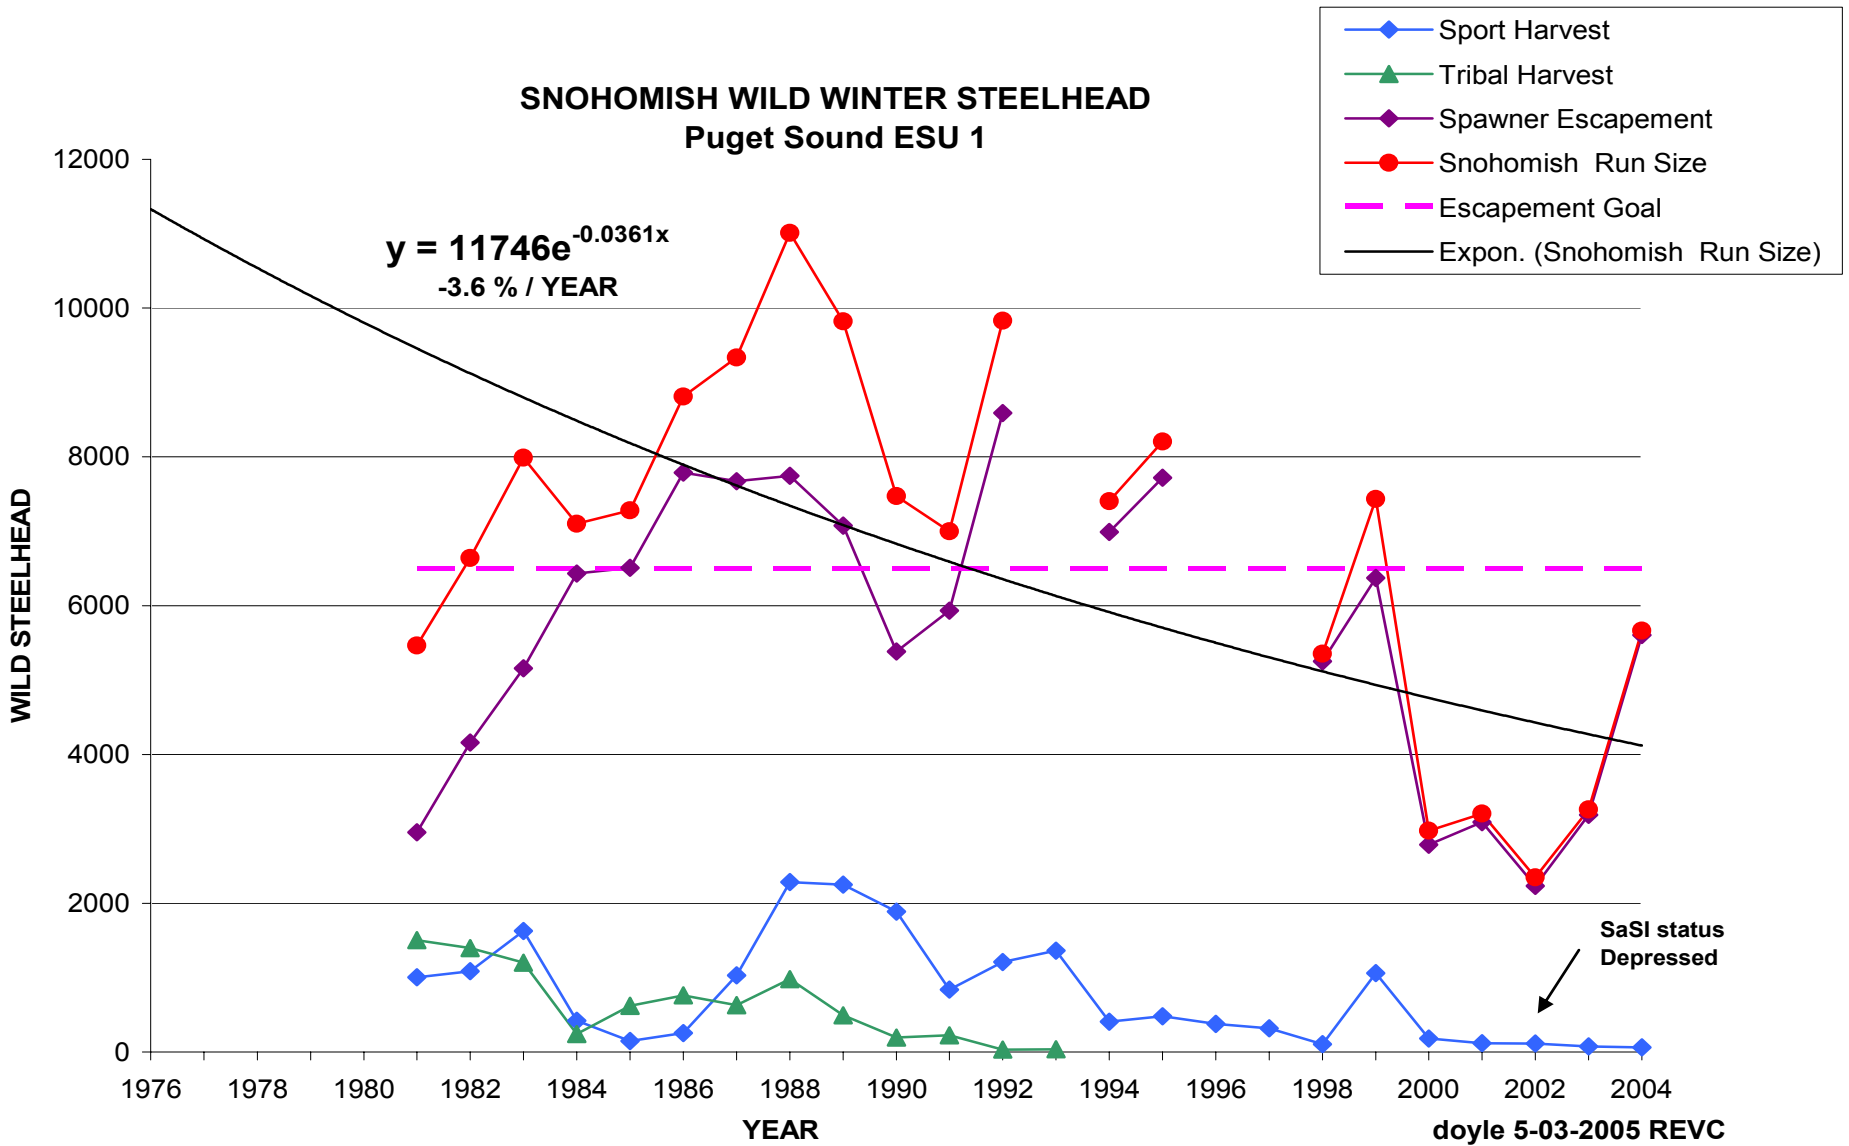

SKAGIT SYSTEM WILD WINTER STEELHEAD Puget Sound ESU 1

- ◆— Sport Harvest
- ▲— Tribal Harvest
- ◆— Skagit Spawner Escapement
- Skagit Run Size
- ◆— Escapement Goal
- Expon. (Skagit Run Size)

STILLAGUAMISH WILD WINTER STEELHEAD Puget Sound ESU 1

SNOHOMISH WILD WINTER STEELHEAD Puget Sound ESU 1

Wild Steelhead Coalition
www.wildsteelheadcoalition.com
Est. 2000

SNOW CREEK WILD WINTER STEELHEAD Puget Sound ESU 1

CEDAR RIVER (LAKE WASHINGTON) WILD WINTER STEELHEAD Puget Sound ESU 1

$$y = 41123e^{-0.2457x}$$

-24.57 % / YEAR

- Total Wild Catch
- ▲ Wild Predation
- Wild Escapement
- Cedar River Run Size + Broodstock
- Escapement Goal
- Expon. (Cedar River Run Size + Broodstock)

GREEN RIVER WILD WINTER STEELHEAD Puget Sound ESU 1