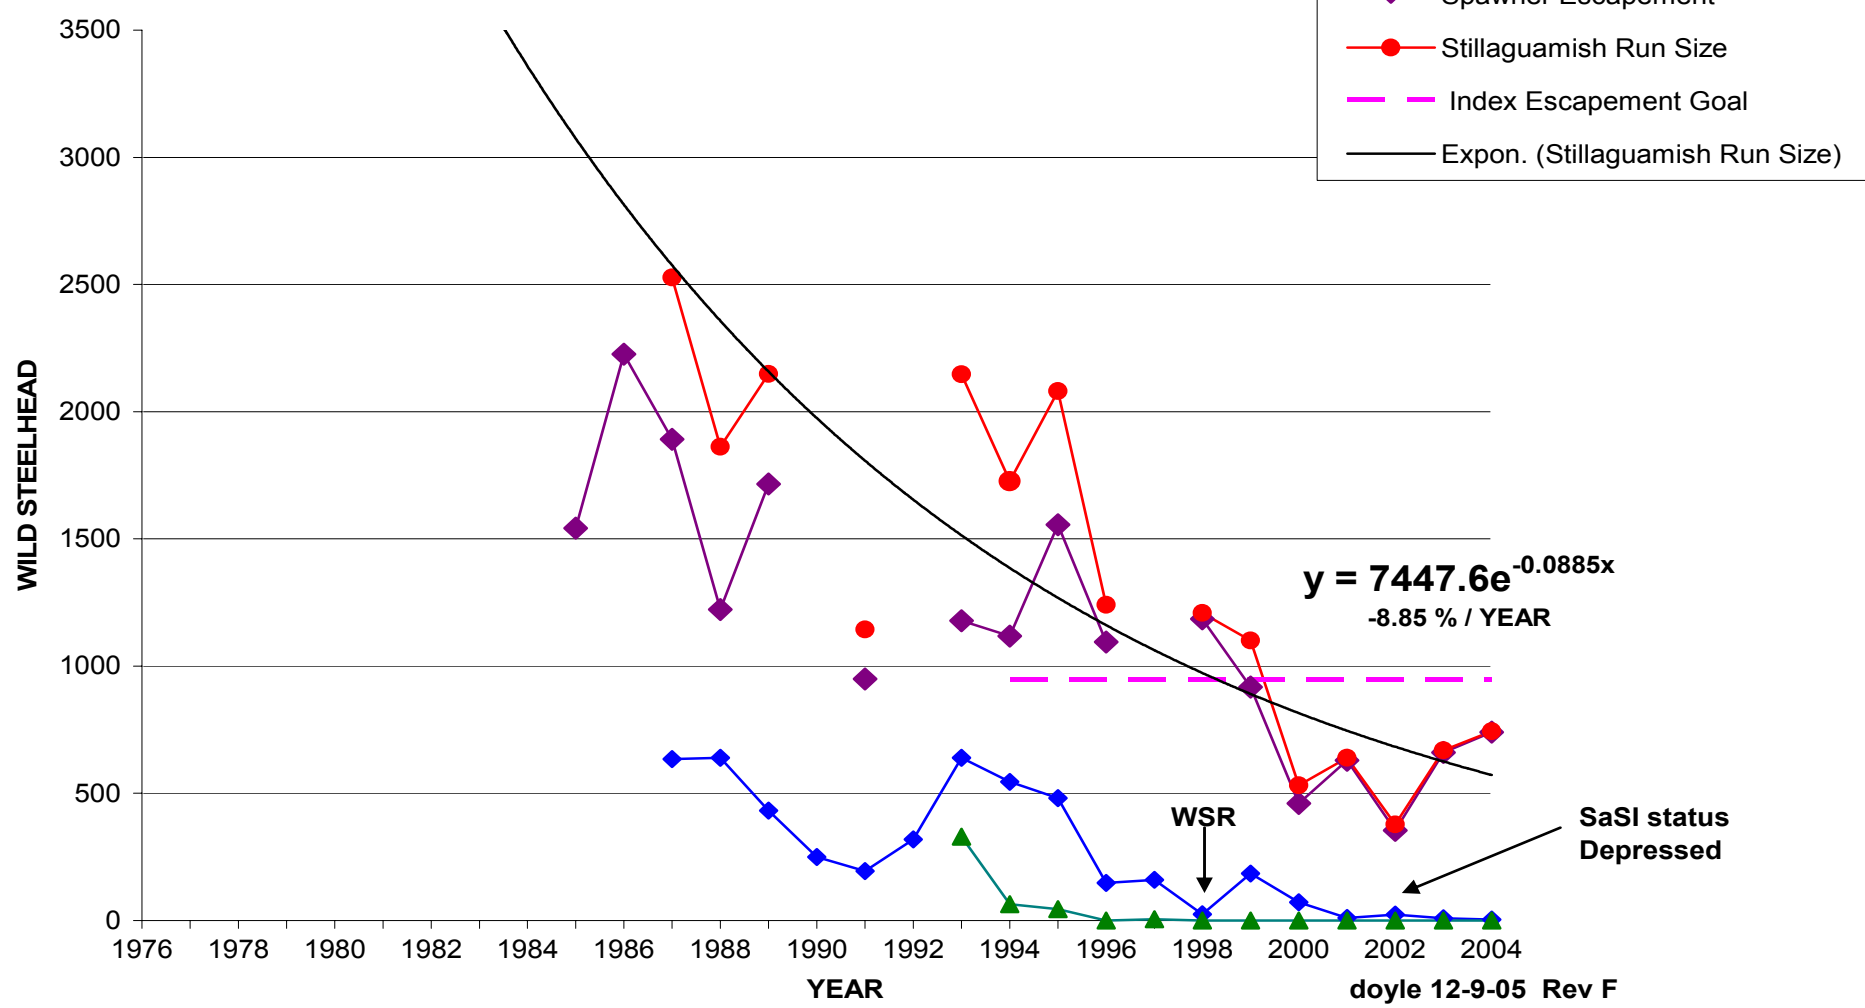

SKAGIT SYSTEM WILD WINTER STEELHEAD Puget Sound ESU 1

- ◆— Sport Harvest
- ▲— Tribal Harvest
- ◆— Skagit Spawner Escapement
- Skagit Run Size
- ◆— Escapement Goal
- Expon. (Skagit Run Size)

STILLAGUAMISH WILD WINTER STEELHEAD Puget Sound ESU 1

SNOHOMISH WILD WINTER STEELHEAD Puget Sound ESU 1

Wild Steelhead Coalition
www.wildsteelheadcoalition.com
Est. 2000

SNOW CREEK WILD WINTER STEELHEAD Puget Sound ESU 1

CEDAR RIVER (LAKE WASHINGTON) WILD WINTER STEELHEAD Puget Sound ESU 1

$$y = 41123e^{-0.2457x}$$

-24.57 % / YEAR

- Total Wild Catch
- ▲ Wild Predation
- Wild Escapement
- Cedar River Run Size + Broodstock
- Escapement Goal
- Expon. (Cedar River Run Size + Broodstock)

GREEN RIVER WILD WINTER STEELHEAD Puget Sound ESU 1