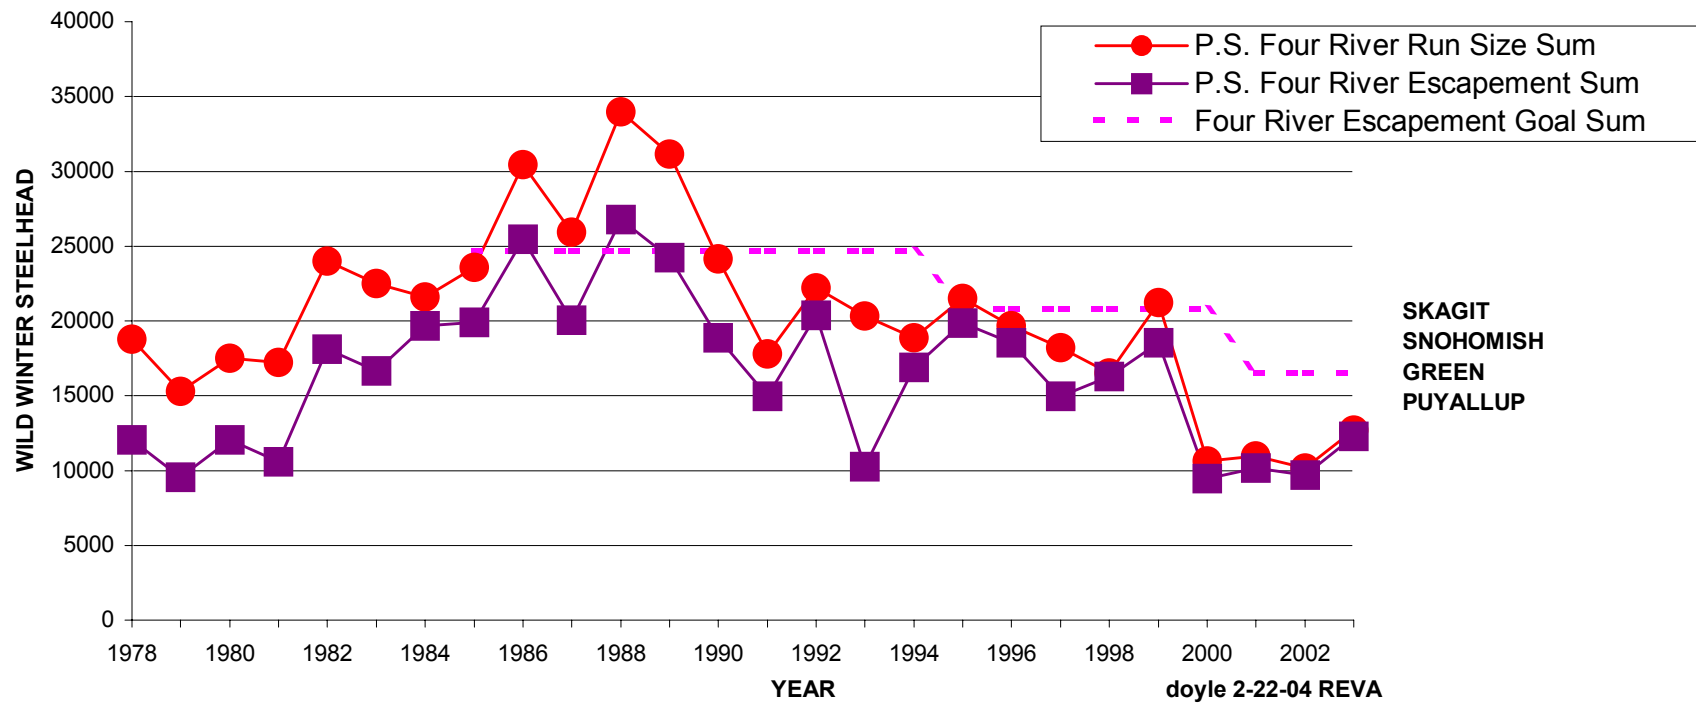

### SKAGIT SYSTEM WILD WINTER STEELHEAD Puget Sound ESU 1

## WILD WINTER STEELHEAD PUGET SOUND FOUR RIVER SUMS

## WILD WINTER STEELHEAD WEST END FOUR RIVER SUMS

### PUGET SOUND - WEST SIDE WILD WINTER STEELHEAD POPULATION SUMMS COMPARISON