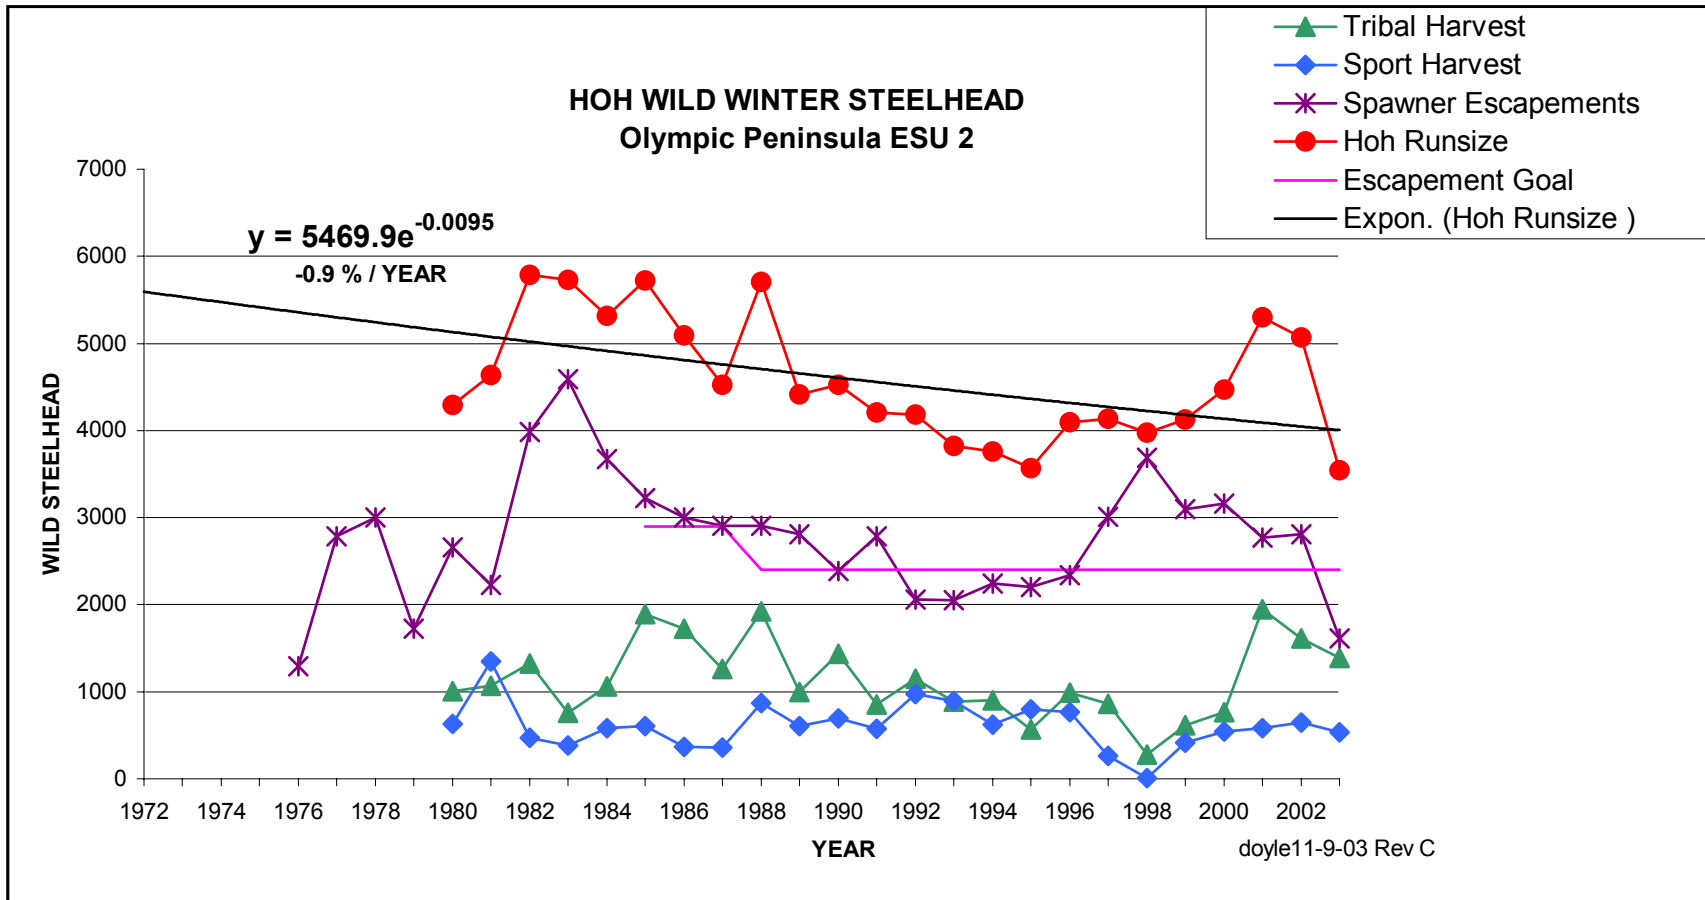

### SKAGIT SYSTEM WILD WINTER STEELHEAD Puget Sound ESU 1

## WILD WINTER STEELHEAD PUGET SOUND FOUR RIVER SUMS

## WILD WINTER STEELHEAD WEST END FOUR RIVER SUMS