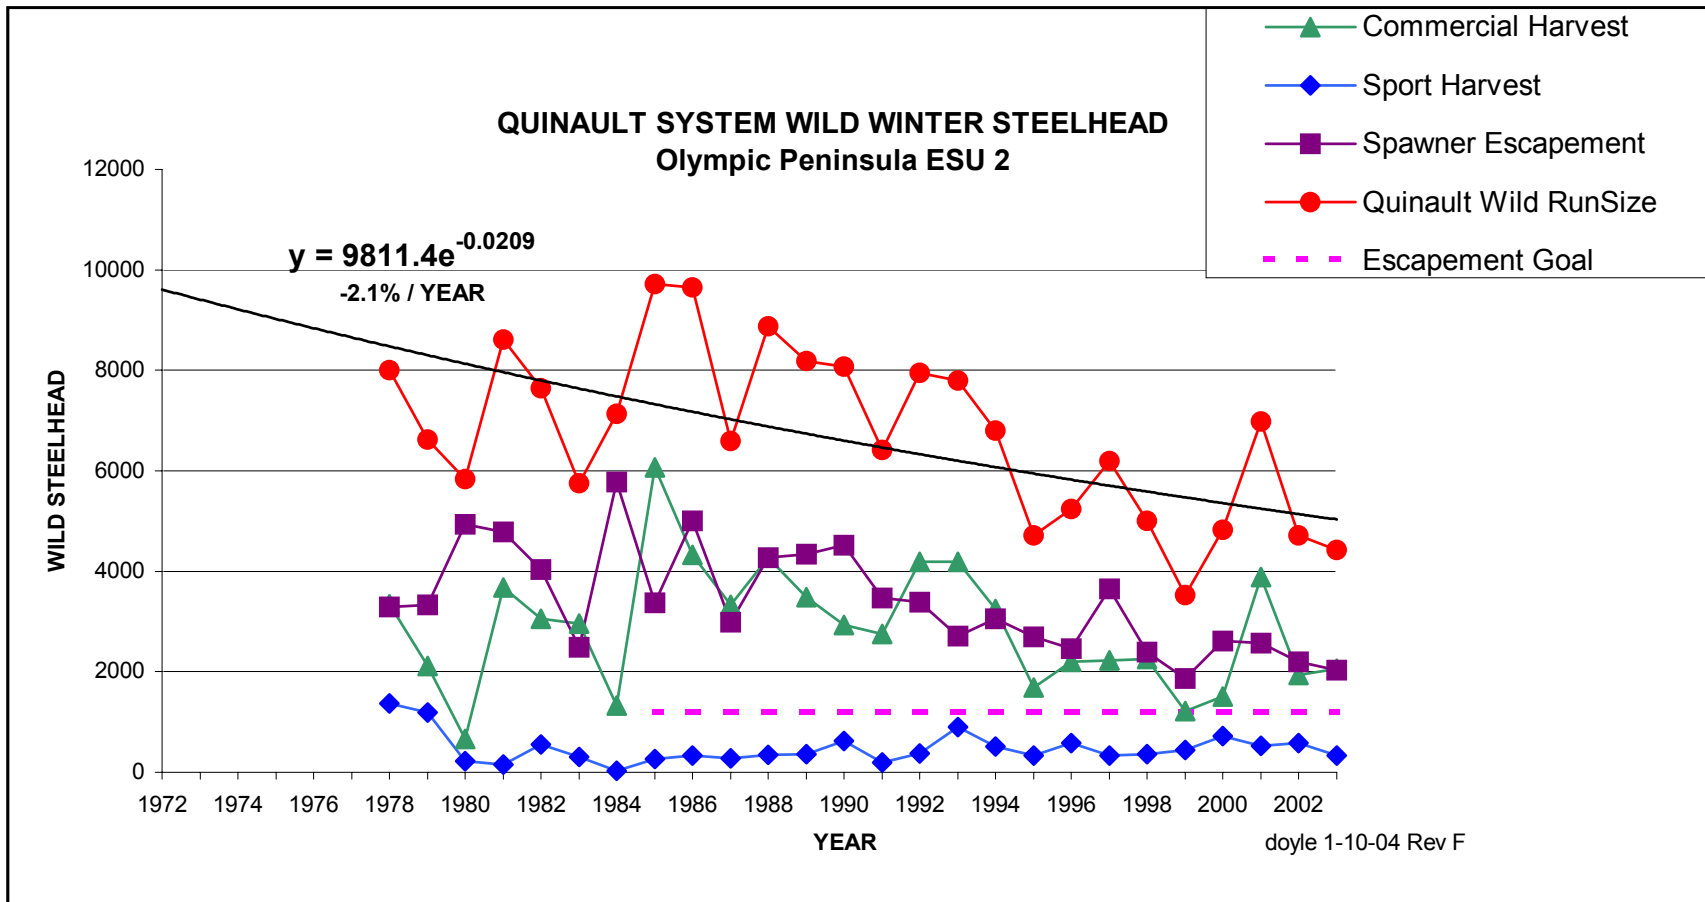

### SKAGIT SYSTEM WILD WINTER STEELHEAD Puget Sound ESU 1

## WILD WINTER STEELHEAD PUGET SOUND FOUR RIVER SUMS

## WILD WINTER STEELHEAD WEST END FOUR RIVER SUMS