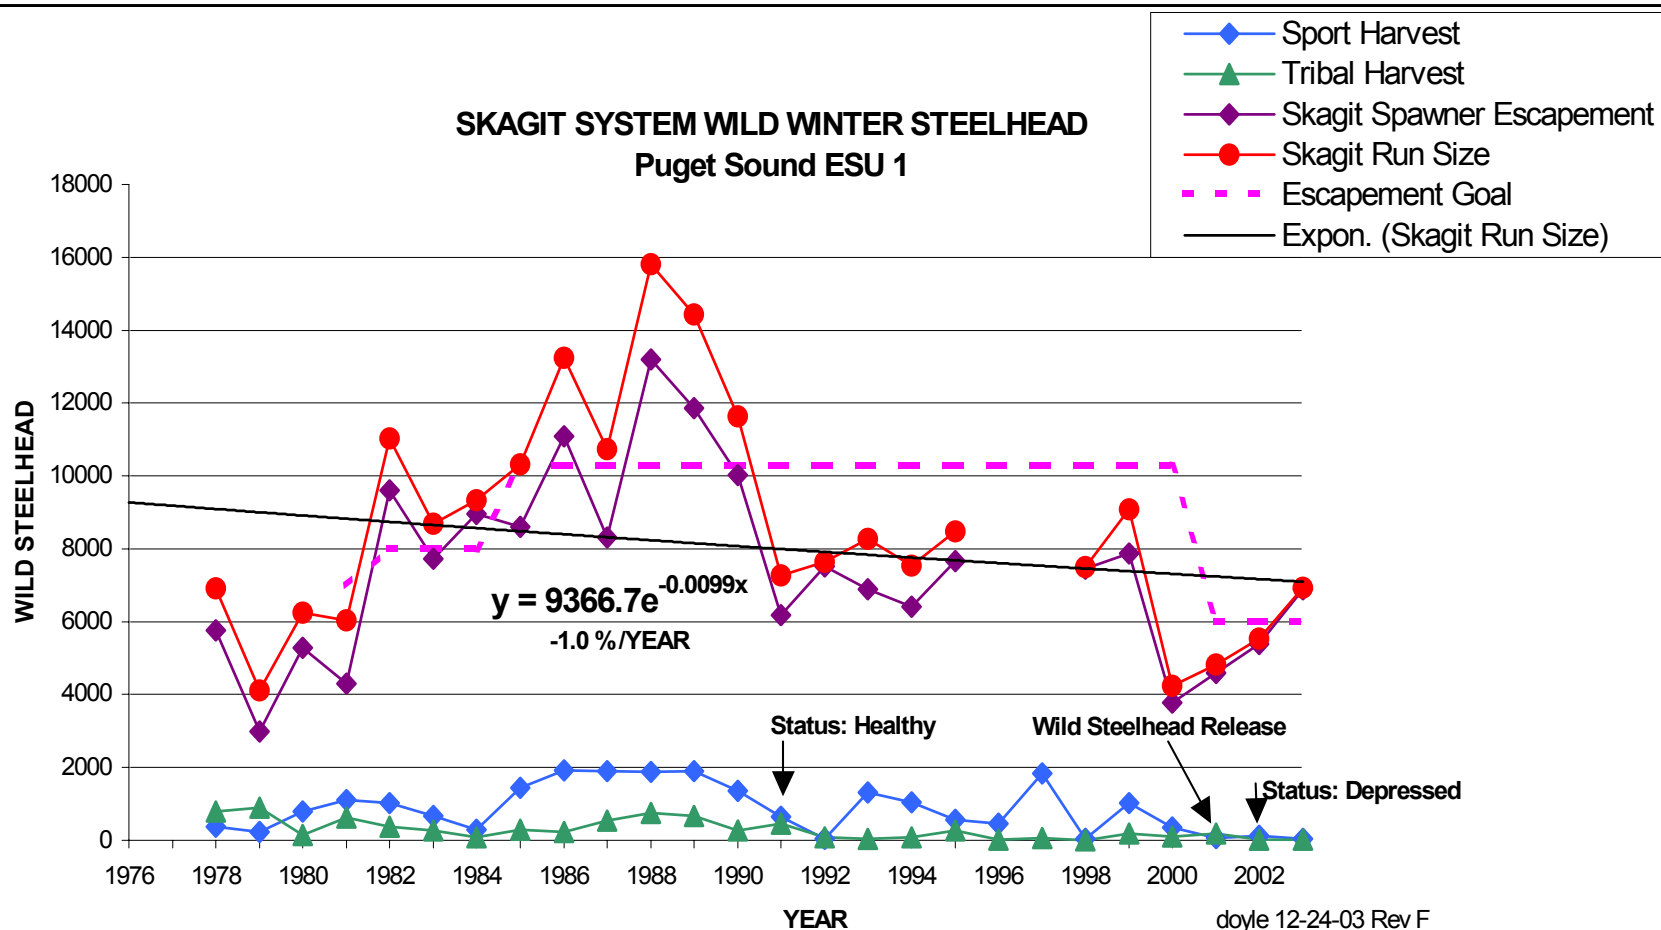

### SKAGIT SYSTEM WILD WINTER STEELHEAD Puget Sound ESU 1

## WILD WINTER STEELHEAD PUGET SOUND FOUR RIVER SUMS

## WILD WINTER STEELHEAD WEST END FOUR RIVER SUMS