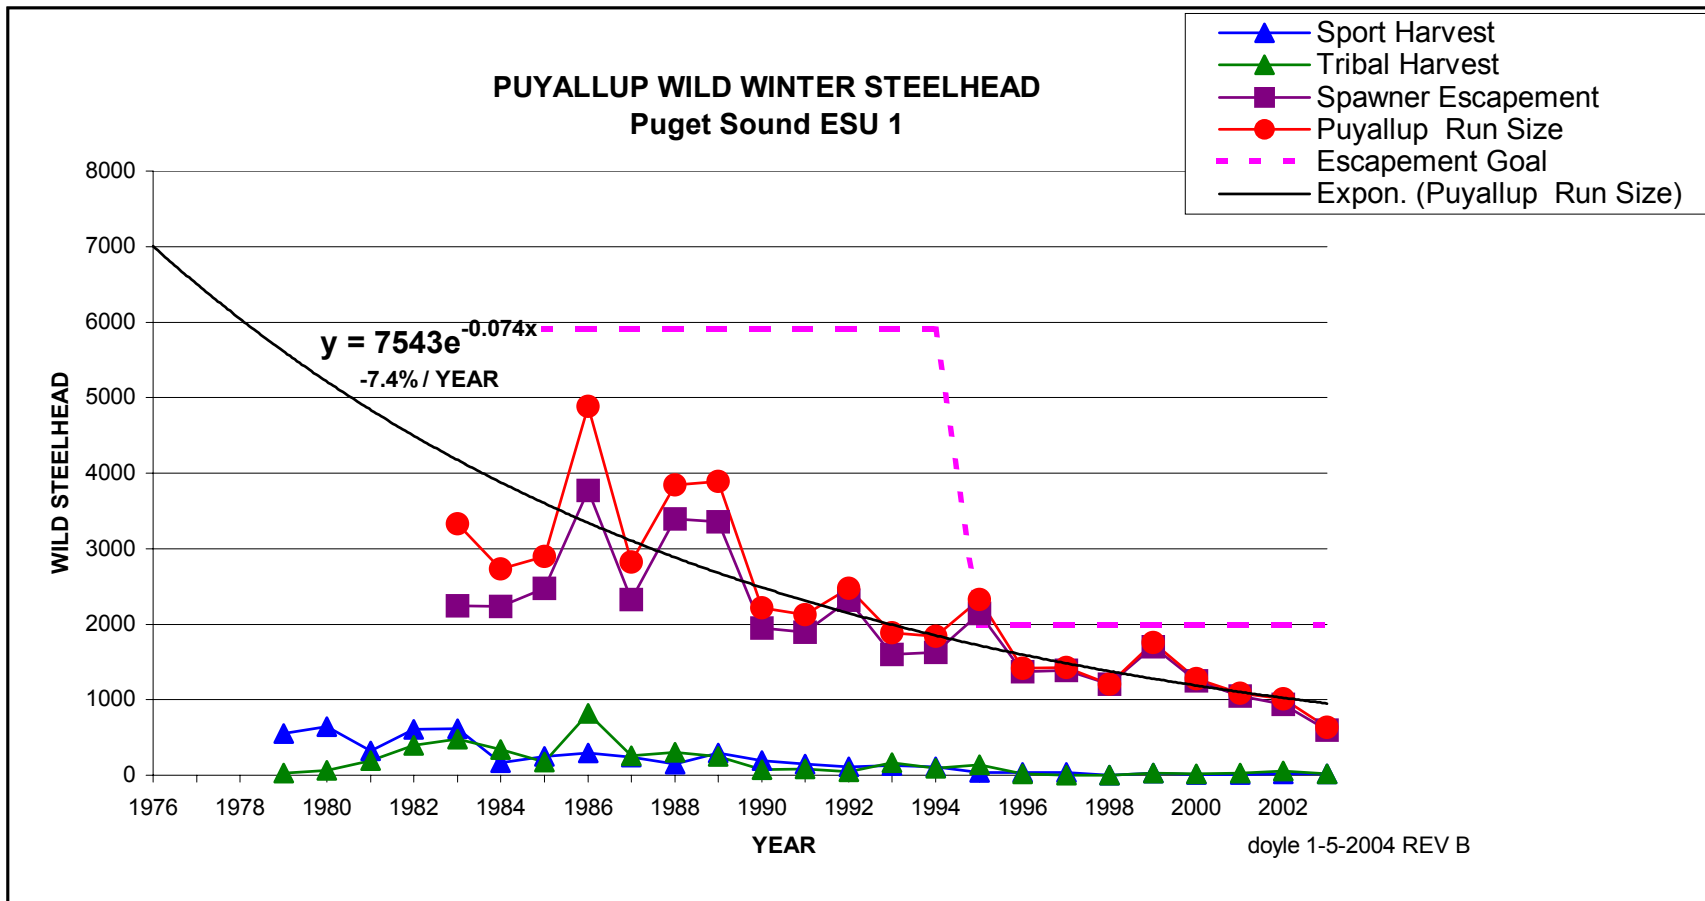

### SKAGIT SYSTEM WILD WINTER STEELHEAD Puget Sound ESU 1

## WILD WINTER STEELHEAD PUGET SOUND FOUR RIVER SUMS

## WILD WINTER STEELHEAD WEST END FOUR RIVER SUMS