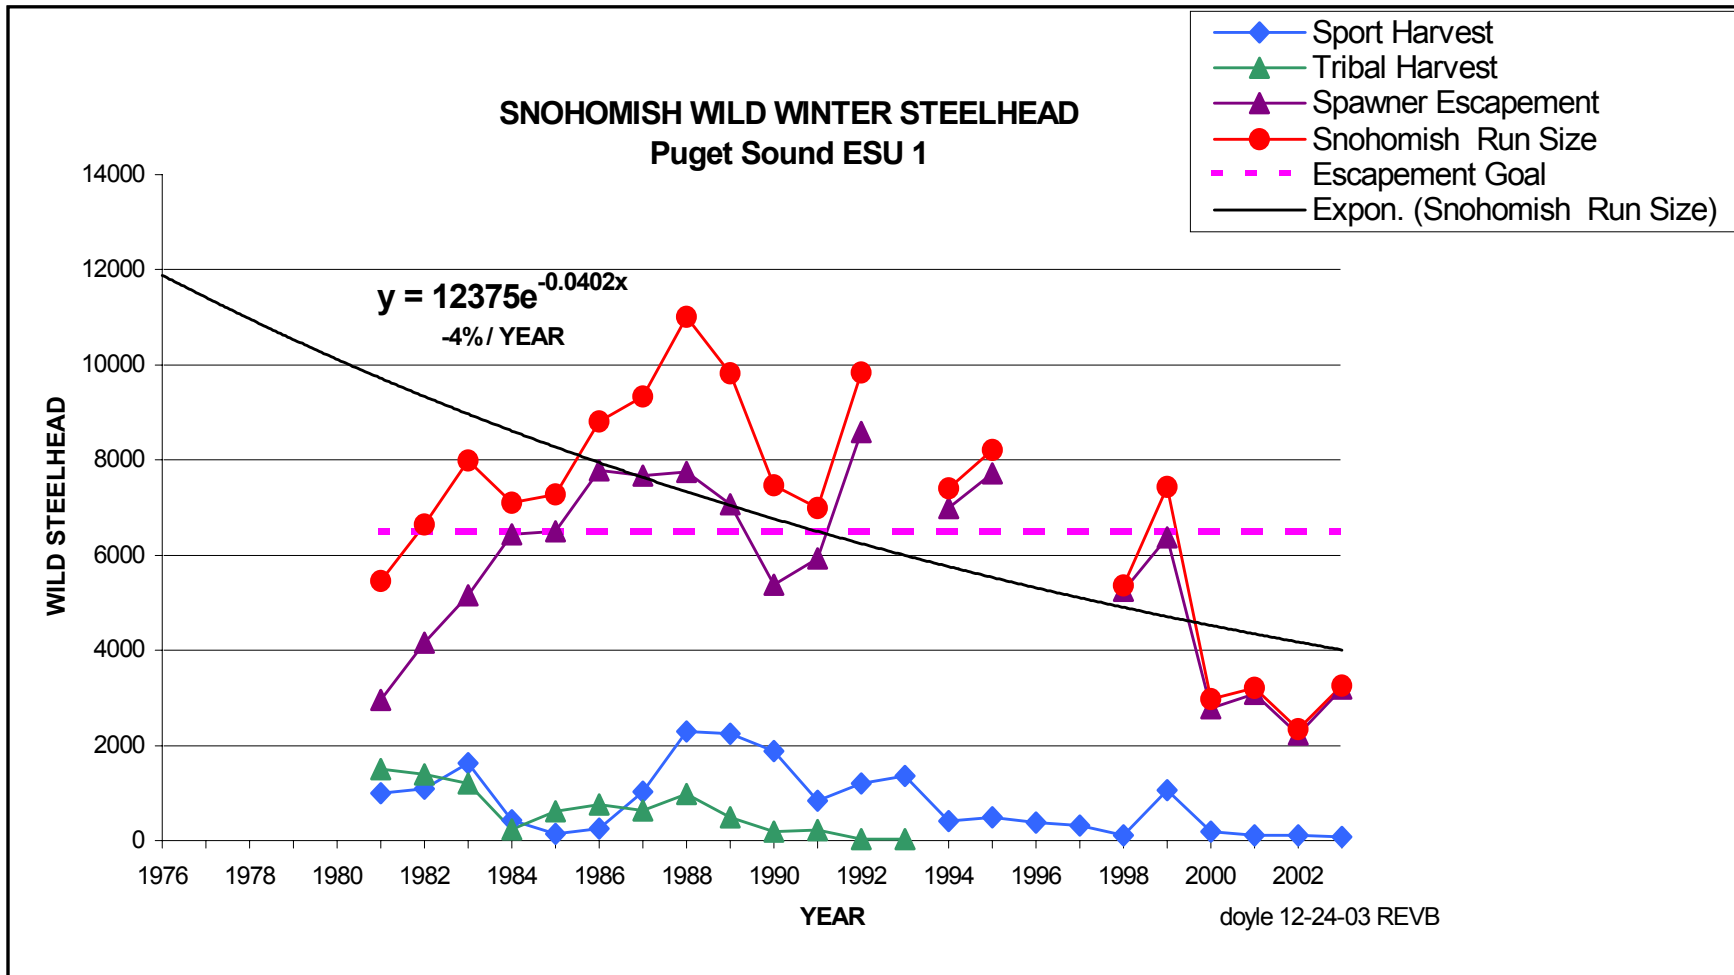

### SKAGIT SYSTEM WILD WINTER STEELHEAD Puget Sound ESU 1

## WILD WINTER STEELHEAD PUGET SOUND FOUR RIVER SUMS

## WILD WINTER STEELHEAD WEST END FOUR RIVER SUMS

### PUGET SOUND - WEST SIDE WILD WINTER STEELHEAD POPULATION SUMMS COMPARISON