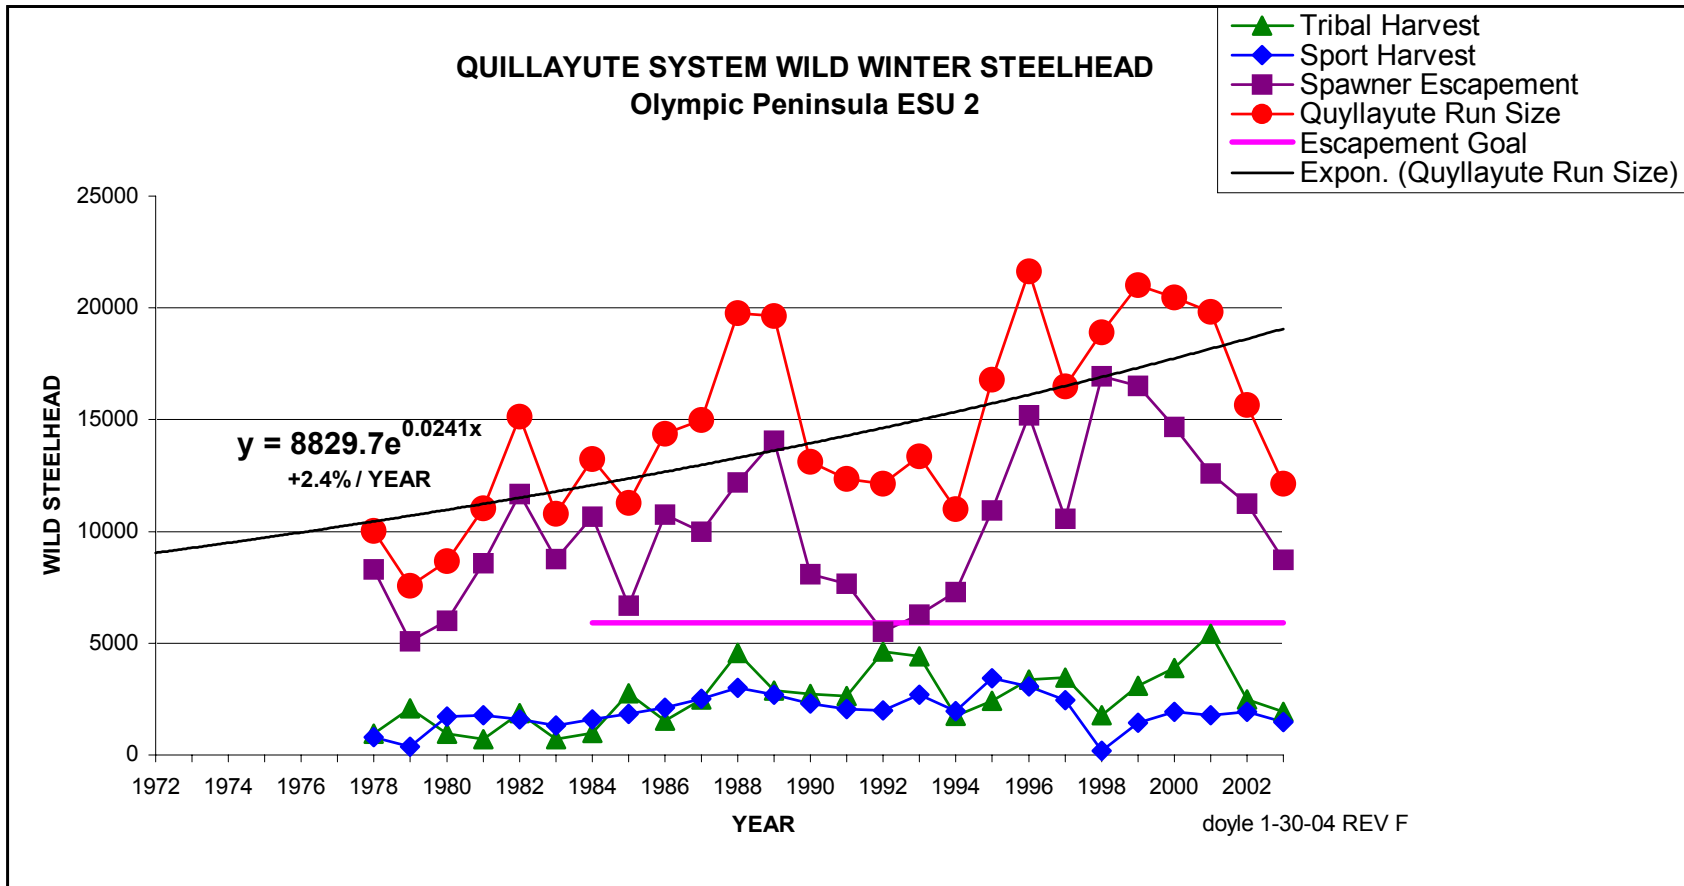

### SKAGIT SYSTEM WILD WINTER STEELHEAD Puget Sound ESU 1

## WILD WINTER STEELHEAD PUGET SOUND FOUR RIVER SUMS

## WILD WINTER STEELHEAD WEST END FOUR RIVER SUMS