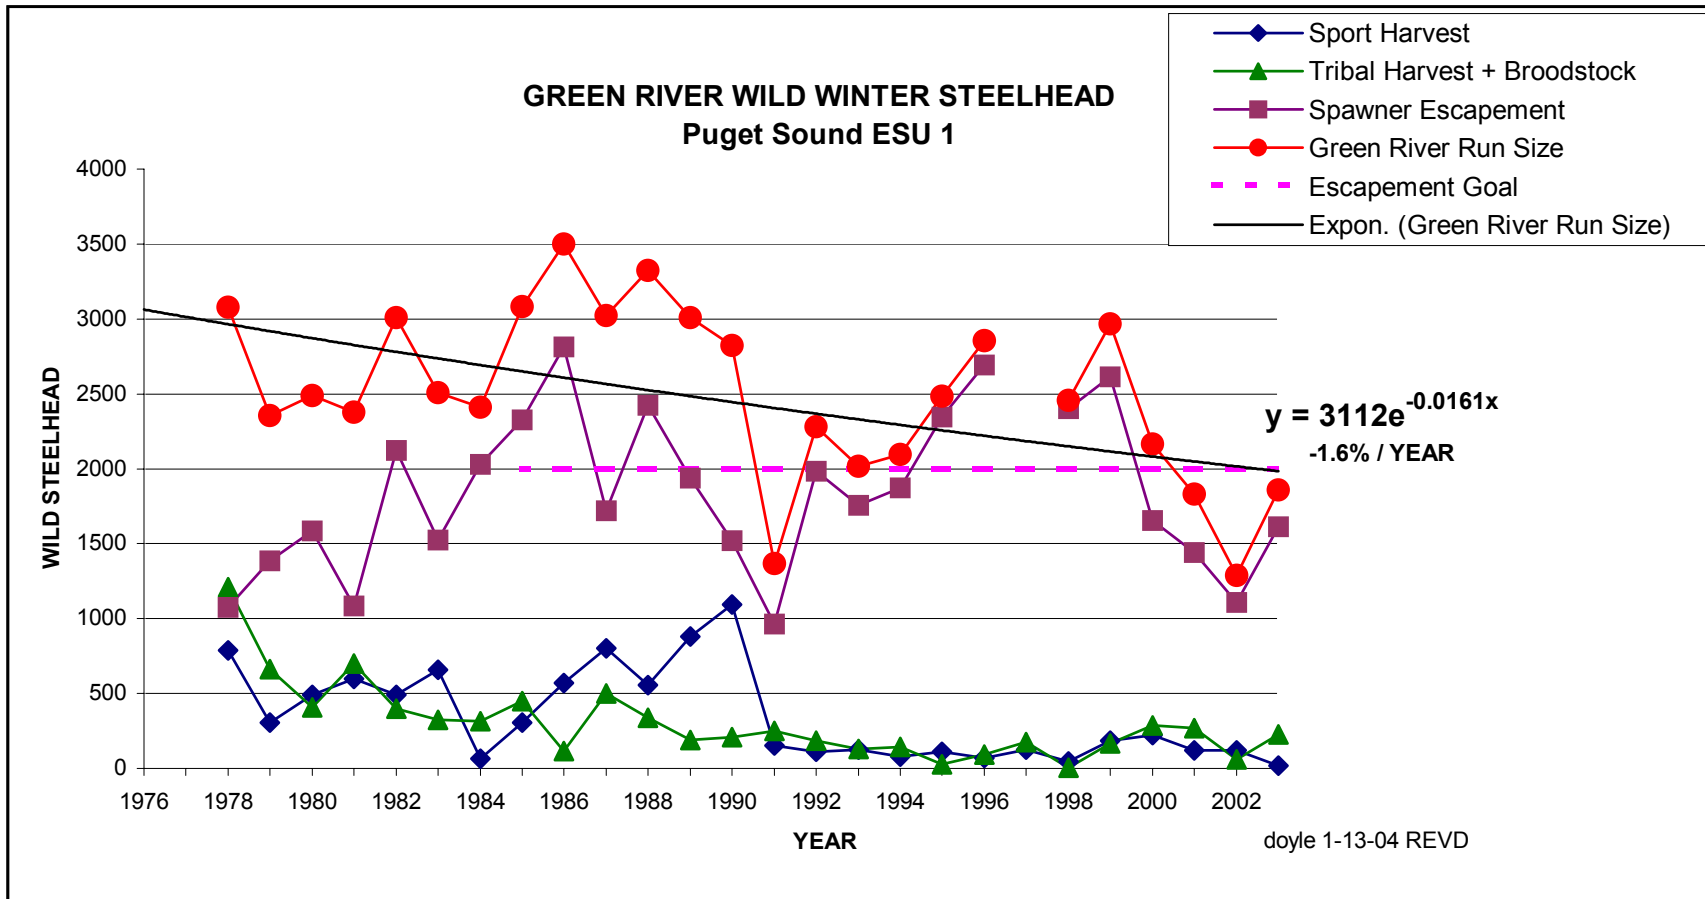

### SKAGIT SYSTEM WILD WINTER STEELHEAD Puget Sound ESU 1

## WILD WINTER STEELHEAD PUGET SOUND FOUR RIVER SUMS

## WILD WINTER STEELHEAD WEST END FOUR RIVER SUMS