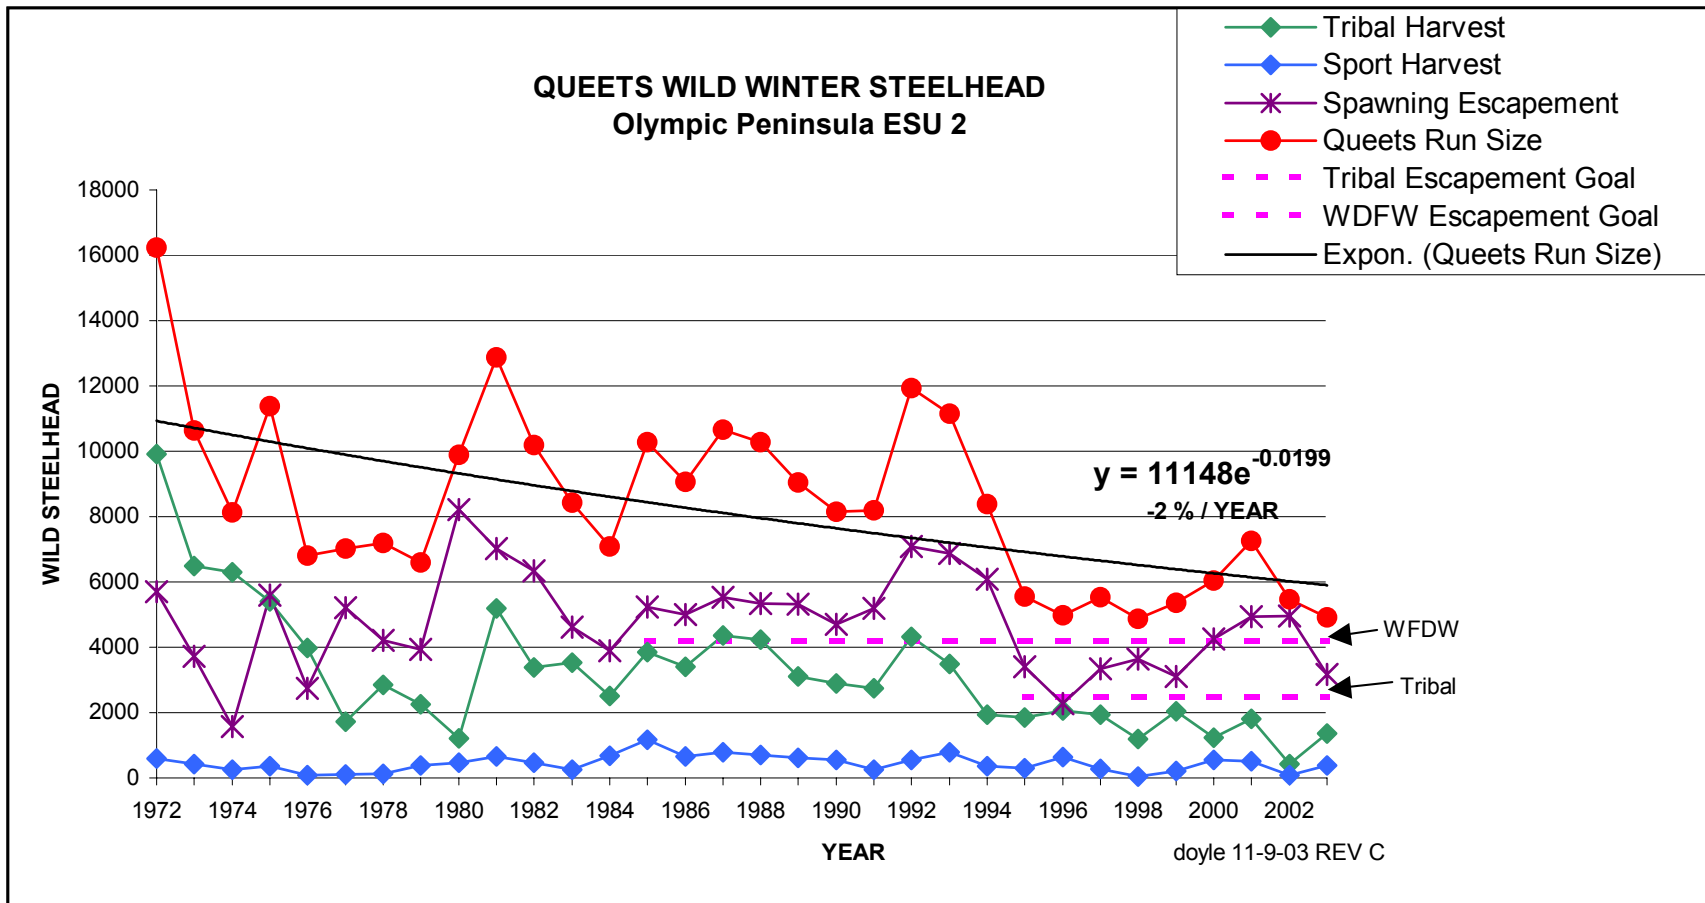

### SKAGIT SYSTEM WILD WINTER STEELHEAD Puget Sound ESU 1

## WILD WINTER STEELHEAD PUGET SOUND FOUR RIVER SUMS

## WILD WINTER STEELHEAD WEST END FOUR RIVER SUMS