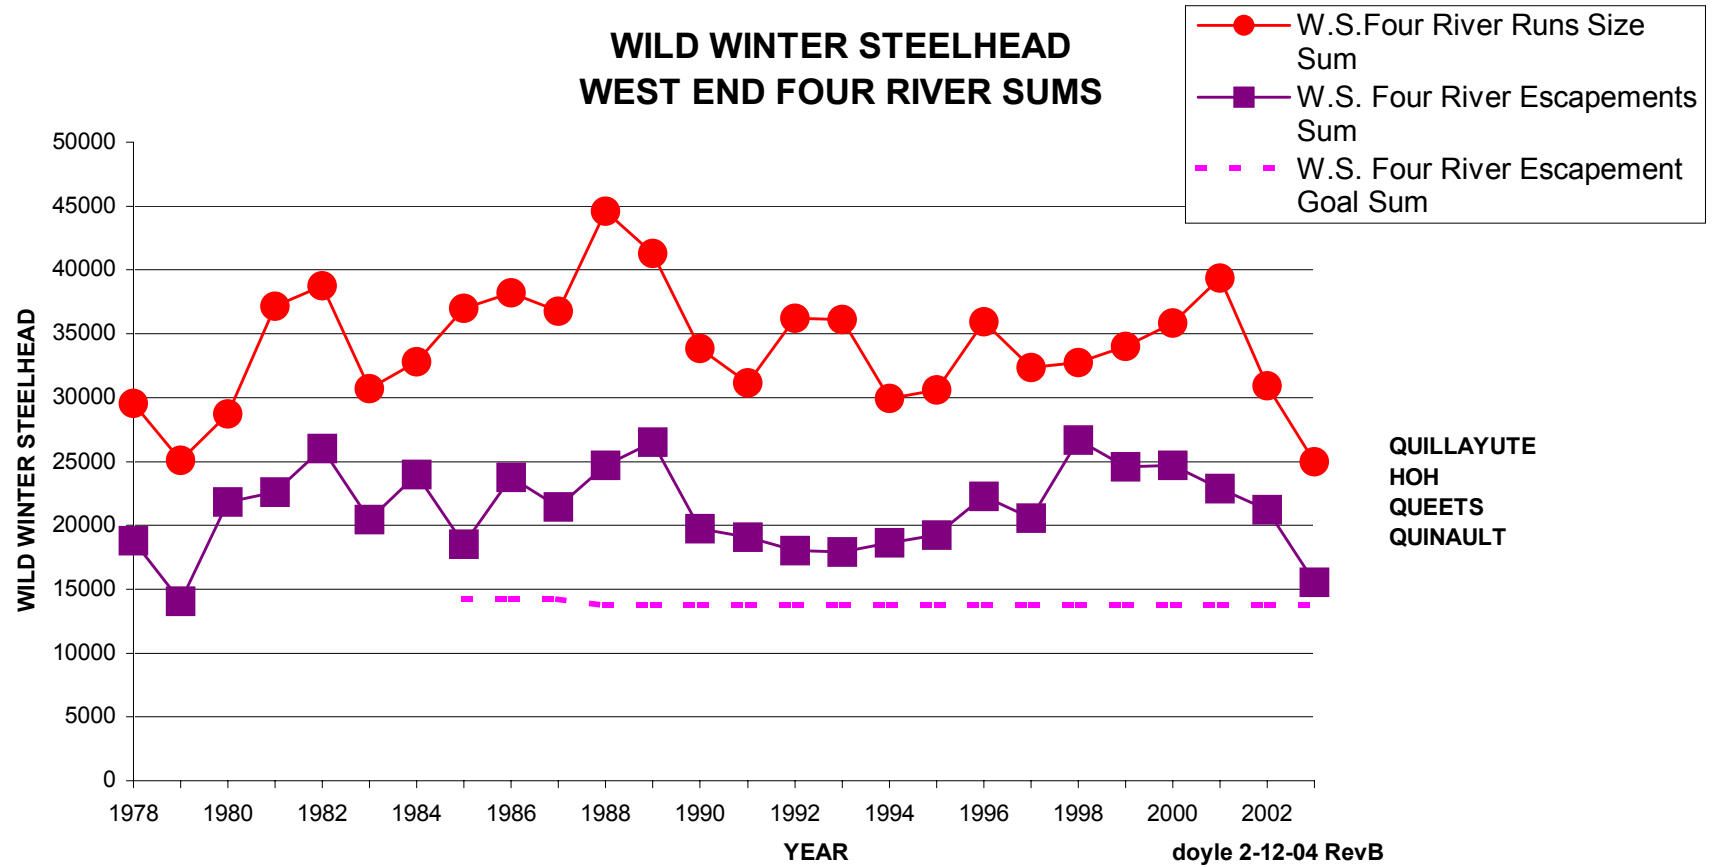

## WILD WINTER STEELHEAD PUGET SOUND FOUR RIVER SUMS

## WILD WINTER STEELHEAD WEST END FOUR RIVER SUMS